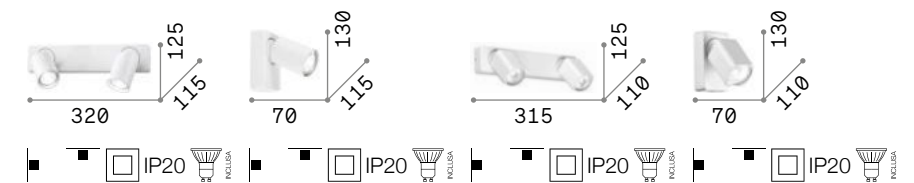

Rudy ^{new}

White or black powder coated die-cast aluminium frame. Adjustable diffusers: they can be rotated and reclined.

Bulbs LED GU10 7W 3000 K included.
Cod. 123943