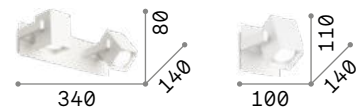

# Mouse

Metal base, frame and diffuser finished with matt varnish and chrome details. Adjustable diffusers. Available finishes: white or black.

IP20  
**0,910 Kg / 0,0067 m³**  
**GU10 max 2x 50W**

**073545 White**  
**156705 Black**

**3000 K**  
**410 lm**  
**108292**

IP20  
**0,450 Kg / 0,0034 m³**  
**GU10 max 1x 50W**

**073521 White**  
**073569 Black**

**3000 K**  
**410 lm**  
**108292**

# Spot

Metal base, frame and diffusers finished with matt varnish and chrome details. Adjustable diffusers. Available finishes: white or black.

IP20  
**0,610 Kg / 0,0060 m³**  
**GU10 max 2x 50W**

**156736 White**  
**156743 Black**