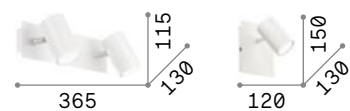

# Mouse

Metal base, frame and diffuser finished with matt varnish and chrome details. Adjustable diffusers. Available finishes: white or black.

IP20  
0,910 Kg / 0,0067 m<sup>3</sup>  
GU10 max 2 x 50W

073545 White  
156705 Black

3000 K  
410 lm  
108292

IP20  
0,450 Kg / 0,0034 m<sup>3</sup>  
GU10 max 1 x 50W

073521 White  
073569 Black

3000 K  
410 lm  
108292

P. 324 P. 704

# Spot

Metal base, frame and diffusers finished with matt varnish and chrome details. Adjustable diffusers. Available finishes: white or black.

IP20  
0,610 Kg / 0,0060 m<sup>3</sup>  
GU10 max 2 x 50W

156736 White  
156743 Black