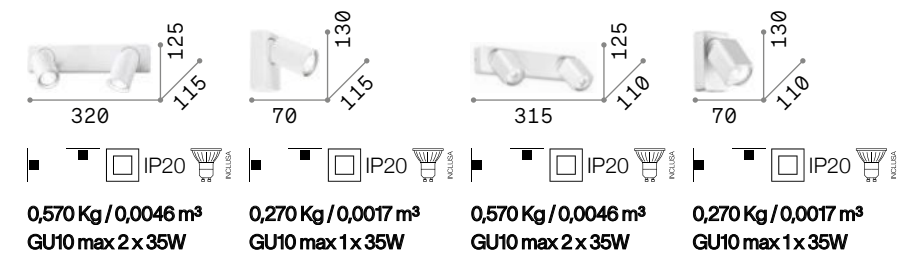

0,570 Kg / 0,0046 m³ GU10 max 2 x 35W
0,270 Kg / 0,0017 m³ GU10 max 1 x 35W
0,570 Kg / 0,0046 m³ GU10 max 2 x 35W
0,270 Kg / 0,0017 m³ GU10 max 1 x 35W

229041 White
229034 Black
229027 White
229010 Black
294803 White
321509 Black
new 294766 White
new 321530 Black
new

3000 K 540 lm 123943
3000 K 540 lm 123943
3000 K 540 lm 123943
3000 K 540 lm 123943