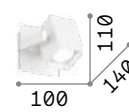

IP20
0,450 Kg / 0,0034 m³
GU10 max 1 x 50W

073521 White
073569 Black

3000 K
410 lm
108292