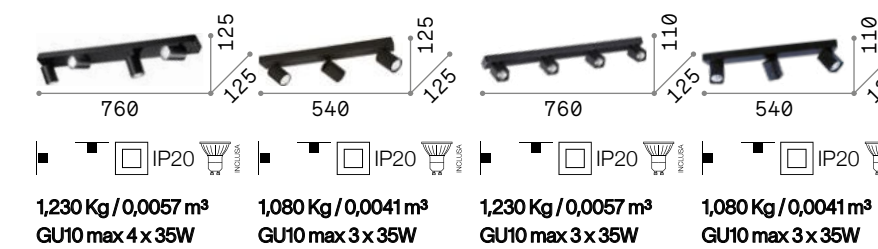

Rudy **new**

White or black powder coated die-cast aluminium frame. Adjustable diffusers: they can be rotated and reclined.

LED Bulbs LED GU10 7W 3000 K included.
Cod. **123943**

229089 White 229072 Black	229065 White 229058 Black	294827 White 321523 Black	new 294810 White new 321516 Black
3000 K 540 lm	3000 K 540 lm	3000 K 540 lm	3000 K 540 lm
123943	123943	123943	123943