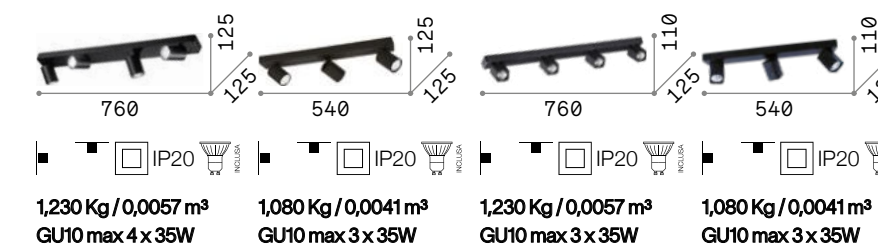

Rudy new

White or black powder coated die-cast aluminium frame. Adjustable diffusers: they can be rotated and reclined.

LED Bulbs LED GU10 7W 3000 K included.
Cod. **123943**

229089 White 229072 Black	229065 White 229058 Black	294827 White 321523 Black	new 294810 White new 321516 Black
3000 K 540 lm	3000 K 540 lm	3000 K 540 lm	3000 K 540 lm
123943	123943	123943	123943