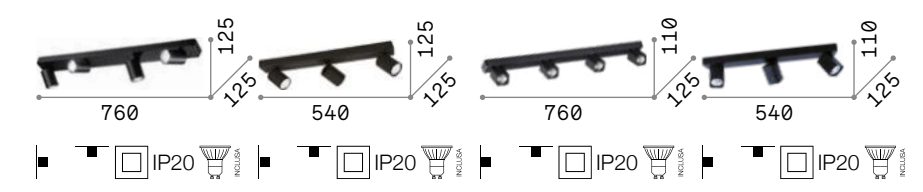

# Rudy new

White or black powder coated die-cast aluminium frame. Adjustable diffusers: they can be rotated and reclined.

**LED** Bulbs LED GU10 7W 3000 K included.  
Cod. **123943**

229089 229065      294827 294810

1,230 Kg / 0,0057 m <sup>3</sup> GU10 max 4 x 35W	1,080 Kg / 0,0041 m <sup>3</sup> GU10 max 3 x 35W	1,230 Kg / 0,0057 m <sup>3</sup> GU10 max 3 x 35W	1,080 Kg / 0,0041 m <sup>3</sup> GU10 max 3 x 35W
--	--	--	--