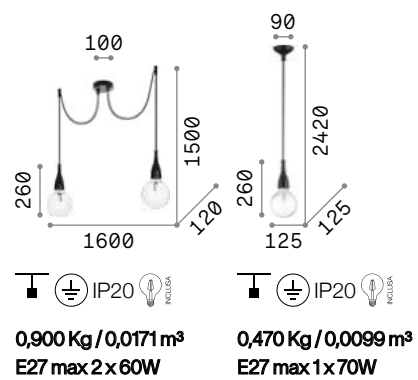

Minimal

Metal frame with colored varnish finish. Power cable with fabric coating. SP1 version supplied with two-meters long cable.

LED Bulbs LED E27 8W Globo D125 trasparente 3000 K included. Cod. **101347**

IP20 **0,900 Kg / 0,0171 m³**
E27 max 2 x 60W

IP20 **0,470 Kg / 0,0099 m³**
E27 max 1 x 70W

112718 White
112671 Black

009360 White
009407 Black

3000 K
1020 lm
101347

3000 K
1020 lm
101347

Mr Jack

Metal frame and spherical diffuser with white, chrome or black finish. Electrical cable covered with fabric.

LED Bulbs LED GU10 7W 3000 K included. Cod. **123943**

IP20 **0,890 Kg / 0,0090 m³**
GU10 max 1 x 28W

IP20 **0,520 Kg / 0,0040 m³**
GU10 max 1 x 28W

231273 White
116464 Chrome
231297 Black

231228 White
116457 Chrome
231259 Black