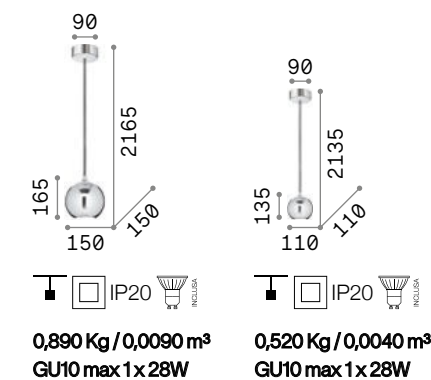

Minimal

Metal frame with colored varnish finish. Power cable with fabric coating. SP1 version supplied with two-meters long cable.

LED Bulbs LED E27 8W Globo D125 trasparente 3000 K included. Cod. **101347**

IP20 **0,900 Kg / 0,0171 m³**
E27 max 2 x 60W

IP20 **0,470 Kg / 0,0099 m³**
E27 max 1 x 70W

112718 White
112671 Black

009360 White
009407 Black

3000 K
1020 lm
101347

3000 K
1020 lm
101347

Mr Jack

Metal frame and spherical diffuser with white, chrome or black finish. Electrical cable covered with fabric.

LED Bulbs LED GU10 7W 3000 K included. Cod. **123943**

IP20 **0,890 Kg / 0,0090 m³**
GU10 max 1 x 28W

IP20 **0,520 Kg / 0,0040 m³**
GU10 max 1 x 28W

231273 White
116464 Chrome
231297 Black

231228 White
116457 Chrome
231259 Black