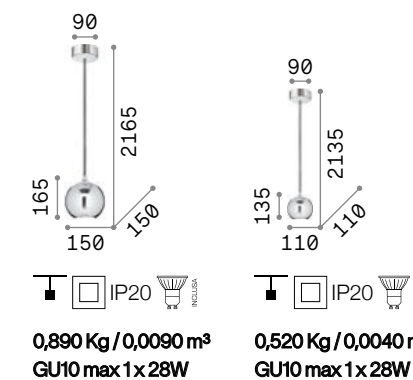

Minimal

Metal frame with colored varnish finish. Power cable with fabric coating. SP1 version supplied with two-meters long cable.

LED Bulbs LED E27 8W Globo D125 trasparente 3000 K included. Cod. **101347**

0,900 Kg / 0,0171 m³
E27 max 2 x 60W

0,470 Kg / 0,0099 m³
E27 max 1 x 70W

112718 White
112671 Black

009360 White
009407 Black

3000 K
1020 lm
101347

3000 K
1020 lm
101347

Mr Jack

Metal frame and spherical diffuser with white, chrome or black finish. Electrical cable covered with fabric.

LED Bulbs LED GU10 7W 3000 K included. Cod. **123943**

0,890 Kg / 0,0090 m³
GU10 max 1 x 28W

0,520 Kg / 0,0040 m³
GU10 max 1 x 28W

231273 White
116464 Chrome
231297 Black

231228 White
116457 Chrome
231259 Black