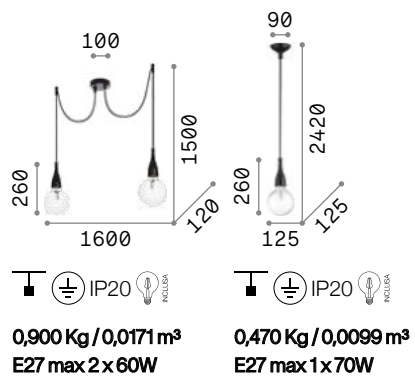

Minimal

Metal frame with colored varnish finish. Power cable with fabric coating. SP1 version supplied with two-meters long cable.

LED Bulbs LED E27 8W Globo D125 trasparente 3000 K included. Cod. **101347**

0,900 Kg / 0,0171 m³
E27 max 2 x 60W

0,470 Kg / 0,0099 m³
E27 max 1 x 70W

112718 White
112671 Black

009360 White
009407 Black

3000 K
1020 lm
101347

3000 K
1020 lm
101347

Mr Jack

Metal frame and spherical diffuser with white, chrome or black finish. Electrical cable covered with fabric.

LED Bulbs LED GU10 7W 3000 K included. Cod. **123943**

0,890 Kg / 0,0090 m³
GU10 max 1 x 28W

0,520 Kg / 0,0040 m³
GU10 max 1 x 28W

231273 White
116464 Chrome
231297 Black

231228 White
116457 Chrome
231259 Black