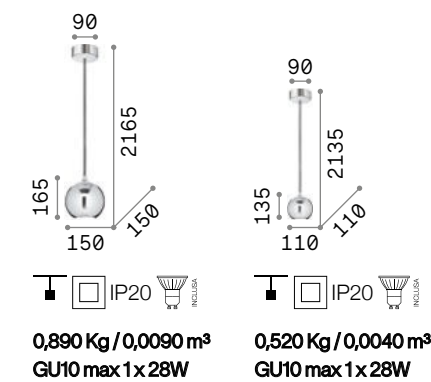

231273 White	231228 White
116464 Chrome	116457 Chrome
231297 Black	231259 Black

3000 K 540 lm 123943	3000 K 540 lm 123943