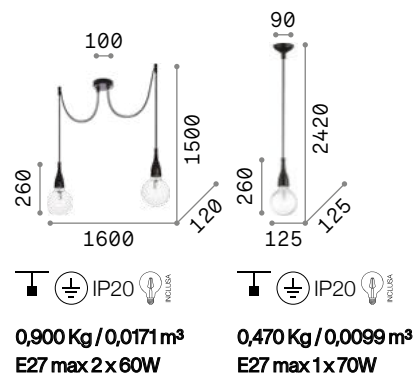

Minimal

Metal frame with colored varnish finish. Power cable with fabric coating. SP1 version supplied with two-meters long cable.

LED Bulbs LED E27 8W Globo D125 trasparente 3000 K included. Cod. **101347**

112718 White	009360 White
112671 Black	009407 Black

3000 K 1020 lm 101347	3000 K 1020 lm 101347
-----------------------------	-----------------------------

Mr Jack

Metal frame and spherical diffuser with white, chrome or black finish. Electrical cable covered with fabric.

LED Bulbs LED GU10 7W 3000 K included. Cod. **123943**

231273 White	231228 White
116464 Chrome	116457 Chrome
231297 Black	231259 Black

3000 K 540 lm 123943	3000 K 540 lm 123943
----------------------------	----------------------------