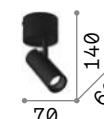

## Play

Powder coated die-cast aluminum base, junction and orientable body. Knurled clear acrylic diffuser. Available with black finish or white finish with black rear cover and front inner ring.

**LED** LED source 3000 K, 30.000 h life.

IP20

0,240 Kg / 0,0010 m<sup>3</sup>  
LED 7W / 520 lm

258287 White  
268101 Black

P. 780

## Dynamite

Powder coated or plated or brushed metal frame. Adjustable diffusers.

**LED** Bulbs LED GU10 7W 3000 K included.  
Cod. 123943

IP20

0,430 Kg / 0,0037 m<sup>3</sup>  
GU10 max 1x28W

231495 White  
231471 Black  
244662 Brass