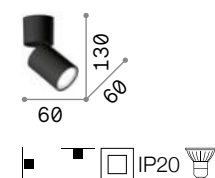

IP20

0,220 Kg / 0,0008 m³
GU10 max 1x35W

271538 White
271545 Black

3000 K
540 lm
123943