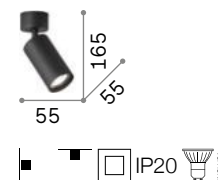

## Play

Powder coated die-cast aluminum base, junction and orientable body. Knurled clear acrylic diffuser. Available with black finish or white finish with black rear cover and front inner ring.

**LED** LED source 3000 K, 30.000 h life.

IP20

0,240 Kg / 0,0010 m<sup>3</sup>  
LED 7W / 520 lm

258287 White  
268101 Black

P. 780

## Dynamite

Powder coated or plated or brushed metal frame. Adjustable diffusers.

**LED** Bulbs LED GU10 7W 3000 K included.  
Cod. 123943

IP20

0,430 Kg / 0,0037 m<sup>3</sup>  
GU10 max 1x28W

231495 White  
231471 Black  
244662 Brass