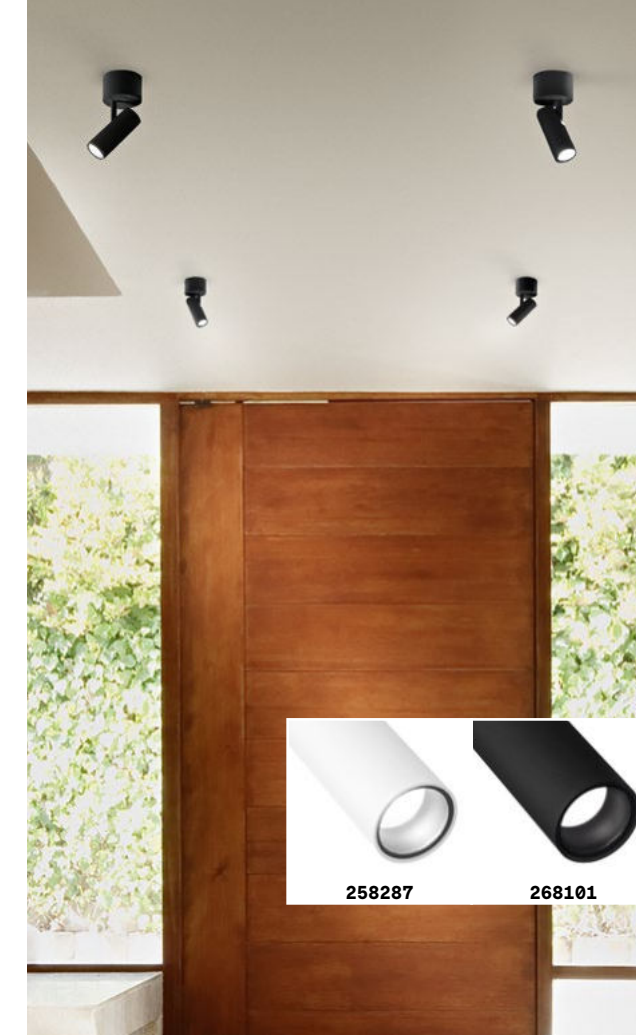

## Play

Powder coated die-cast aluminum base, junction and orientable body. Knurled clear acrylic diffuser. Available with black finish or white finish with black rear cover and front inner ring.

**LED** LED source 3000 K, 30.000 h life.

IP20

0,240 Kg / 0,0010 m<sup>3</sup>  
LED 7W / 520 lm

258287 White  
268101 Black

P. 780

## Dynamite

Powder coated or plated or brushed metal frame. Adjustable diffusers.

**LED** Bulbs LED GU10 7W 3000 K included.  
Cod. 123943

IP20

0,430 Kg / 0,0037 m<sup>3</sup>  
GU10 max 1x28W

231495 White  
231471 Black  
244662 Brass

## Toby

Powder coated die cast aluminum frame. Adjustable diffusers: they can be rotated or inclined. Colors: white or black.

**LED** Bulbs LED GU10 7W 3000 K included.  
Cod. 123943

IP20

0,220 Kg / 0,0008 m<sup>3</sup>  
GU10 max 1x35W