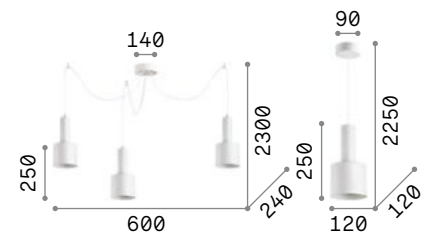

Holly

Metal ceiling rose and diffusers with brushed brass finish or powder coated with white or black finish. Power cables coated with fabric.

2,740 Kg / 0,0254 m³
E27 max 3x 60W

231587 White
231594 Black
231600 Brass

123899

0,780 Kg / 0,0064 m³
E27 max 1x 60W

231556 White
231563 Black
231570 Brass

123899

231556

231563

231570

Triade

Powder coated metal ceiling rose and diffuser, white inside. Golden spherical decorative element.

2,630 Kg / 0,0797 m³
E27 max 3x 42W

194677 Dark Grey

123899

0,960 Kg / 0,0169 m³
E27 max 1x 42W

221489 Dark Grey