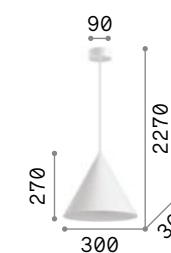

Tall

Matt white or black varnished metal diffuser and details. Over 5 meters length cable coated with fabric and supplied with three fastening hooks.

196770

196787

120

IP20

0,550 Kg / 0,0036 m³
E27 max 1x 42W

196770 ■ White
196787 ■ Black

3000 K
340 lm

101286

A-Line

Powder coated metal ceiling cup. Matt white or black varnished metal diffuser white inside. Power cable coated with fabric.

LED

Bulbs LED GU10 7W 3000 K included in models: 232690 and 232713.
Code 123943

232690

232713

IP20

1,080 Kg / 0,0491 m³
E27 max 1x 60W

232720 ■ White
232744 ■ Black

3000 K
900 lm

123899

IP20

0,330 Kg / 0,0114 m³
GU10 max 1x 28W

232690 ■ White
232713 ■ Black

3000 K
540 lm

123943

121