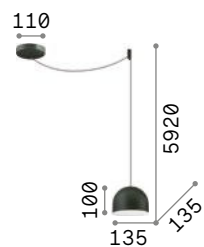

Tall

Matt white or black varnished metal diffuser and details. Over 5 meters length cable coated with fabric and supplied with three fastening hooks.

196770

196787

120

IP20

0,550 Kg / 0,0036 m³
E27 max 1x 42W

196770 ■ White
196787 ■ Black

3000 K
340 lm

101286

A-Line

Powder coated metal ceiling cup. Matt white or black varnished metal diffuser white inside. Power cable coated with fabric.

LED

Bulbs LED GU10 7W 3000 K included in models: 232690 and 232713.
Code 123943

232690

232713

IP20

1,080 Kg / 0,0491 m³
E27 max 1x 60W

232720 ■ White
232744 ■ Black

3000 K
900 lm

123899

IP20

0,330 Kg / 0,0114 m³
GU10 max 1x 28W

232690 ■ White
232713 ■ Black

3000 K
540 lm

123943

121