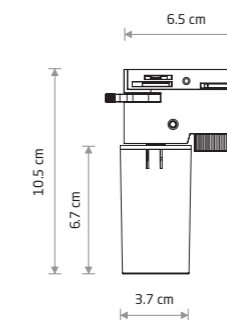

PROFILE MONO 7583

PROFILE MONO

painting steel, plastic ABS

7581 7582

7584 7585

1xGU10, max 10W only LED

solid brass, painting steel, plastic ABS

7583

1xGU10, max 10W only LED

PROFILE VESPA 8825

PROFILE VESPA

painting steel, plastic PC, chrome

8824 8825

1xGU10 ES111, max 15W only LED

PROFILE PUCK 10358

PROFILE PUCK

painting steel, plastic PC

10358

1xGX53, max 12W only LED

CAMELEON ADAPTER PROFILE

plastic

8360 8361