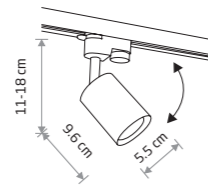

PROFILE EYE SPOT 9322

PROFILE EYE SPOT

painting steel, plastic PC, chrome

9321 9322

1xGU10, max 10W only LED

solid brass, plastic PC

7857

1xGU10, max 10W only LED

1xGU10, max 10W only LED

PROFILE VESPA 8825

PROFILE VESPA

painting steel, plastic PC, chrome

8824 8825

1xGU10 ES111, max 15W only LED

PROFILE PUCK 10358

PROFILE PUCK