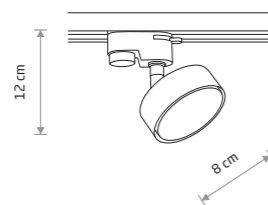

1xGU10, max 10W only LED

PROFILE VESPA 8825

PROFILE VESPA

painting steel, plastic PC, chrome

8824 8825

1xGU10 ES111, max 15W only LED

PROFILE PUCK 10358

PROFILE PUCK

painting steel, plastic PC

10358

1xGX53, max 12W only LED

CAMELEON ADAPTER PROFILE

plastic

8360 8361