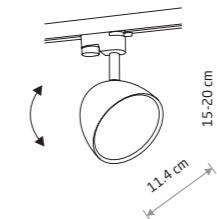

PROFILE MONO 7583

PROFILE MONO

painting steel, plastic ABS

7581 7582

7584 7585

1xGU10, max 10W only LED

solid brass, painting steel, plastic ABS

7583

1xGU10, max 10W only LED

PROFILE VESPA 8825

PROFILE VESPA

painting steel, plastic PC, chrome

8824 8825

1xGU10 ES111, max 15W only LED

PROFILE PUCK 10358

PROFILE PUCK

painting steel, plastic PC

10358

1xGX53, max 12W only LED

CAMELEON ADAPTER PROFILE

plastic

8360 8361