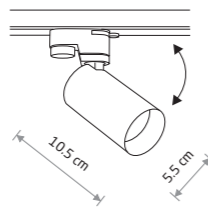

PROFILE EYE SPOT 9322

PROFILE EYE SPOT

painting steel, plastic PC, chrome

9321 9322

1xGU10, max 10W only LED

solid brass, plastic PC

7857

1xGU10, max 10W only LED

PROFILE MONO 7583

PROFILE MONO

painting steel, plastic ABS

7581 7582

7584 7585

1xGU10, max 10W only LED

solid brass, painting steel, plastic ABS

7583

1xGU10, max 10W only LED

PROFILE VESPA 8825

PROFILE VESPA

painting steel, plastic PC, chrome

8824 8825

1xGU10 ES111, max 15W only LED

PROFILE PUCK 10358

PROFILE PUCK