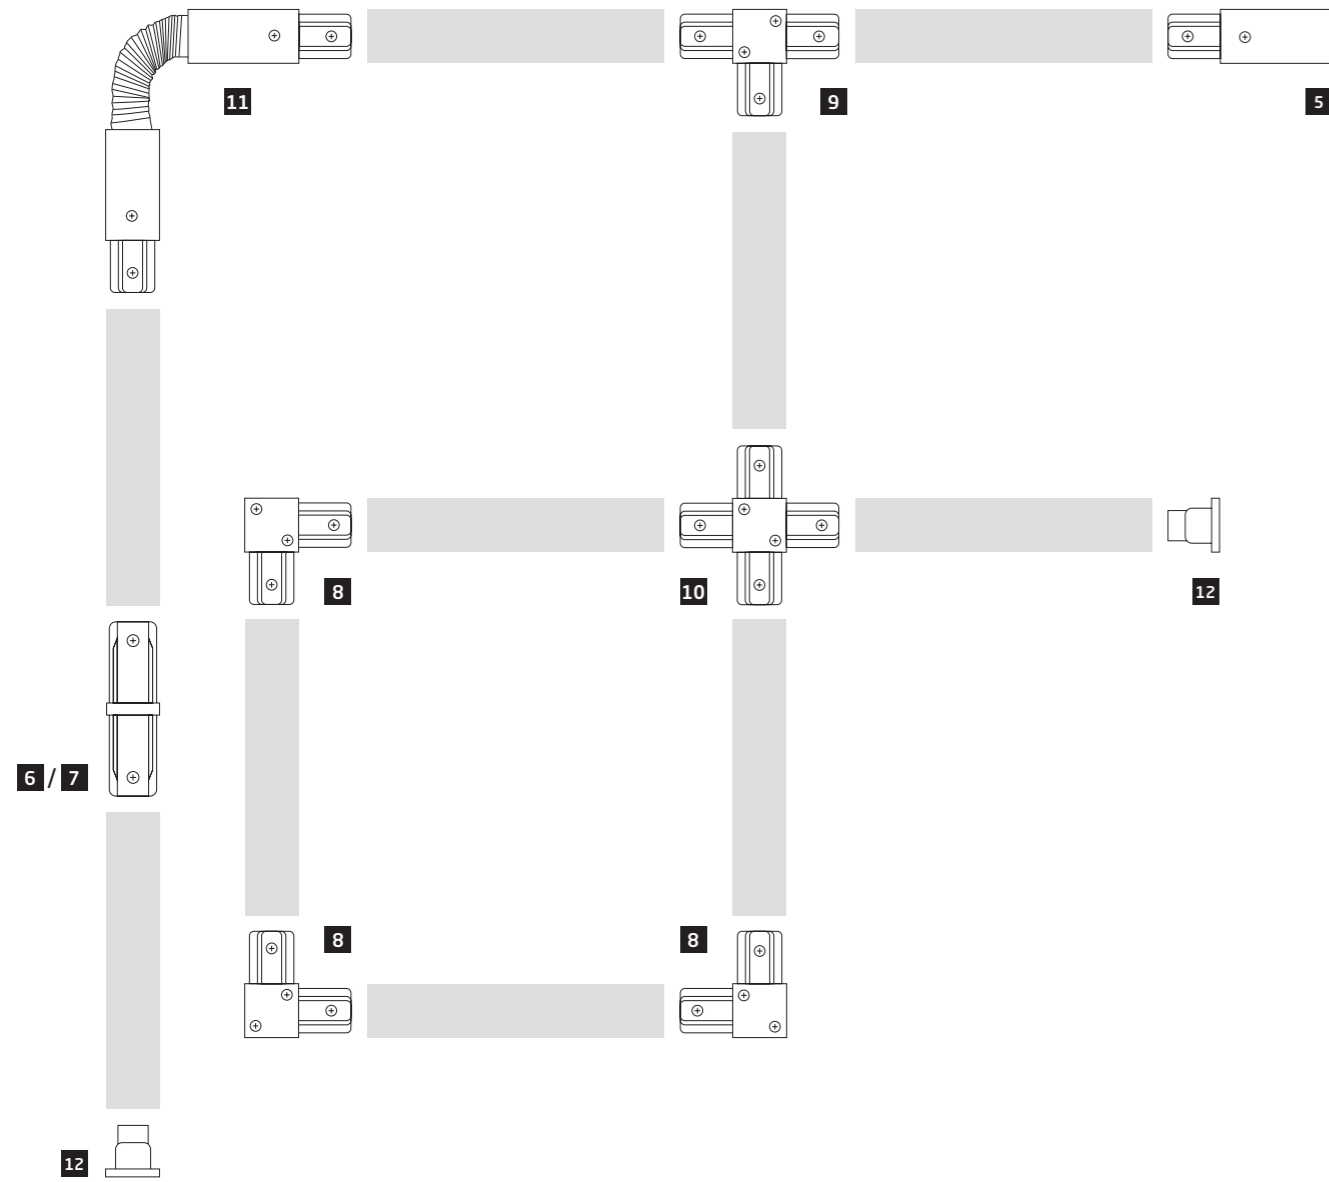

PROFILE TRACK LIGHT SYSTEM

5 PROFILE POWER END CAP

plastic PC, steel, copper

9462 9463

6 PROFILE POWER STRAIGHT CONNECTOR

plastic PC, steel

10225 10226

7 PROFILE STRAIGHT CONNECTOR

plastic PC, steel, copper

9454 9453

8 PROFILE L CONNECTOR

plastic PC, steel, copper

9456 9455

9 PROFILE T CONNECTOR

plastic PC, steel, copper

9187 9186

10 PROFILE X CONNECTOR

plastic PC, steel, copper

9190 9188

11 PROFILE FLEX CONNECTOR

plastic PC, steel, copper

8382 8383

12 PROFILE DEAD END CAP

plastic PC