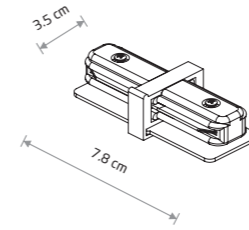

PROFILE TRACK LIGHT SYSTEM

5 PROFILE POWER END CAP

plastic PC, steel, copper

9462 9463

6 PROFILE POWER STRAIGHT CONNECTOR

plastic PC, steel

10225 10226

7 PROFILE STRAIGHT CONNECTOR

plastic PC, steel, copper

9454 9453

8 PROFILE L CONNECTOR

plastic PC, steel, copper

9456 9455

9 PROFILE T CONNECTOR

plastic PC, steel, copper

9187 9186