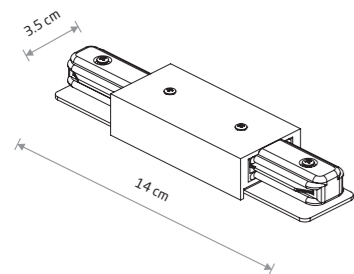

PROFILE TRACK LIGHT SYSTEM

5 PROFILE POWER END CAP

plastic PC, steel, copper

9462 9463

6 PROFILE POWER STRAIGHT CONNECTOR

plastic PC, steel

10225 10226

7 PROFILE STRAIGHT CONNECTOR

plastic PC, steel, copper

9454 9453

8 PROFILE L CONNECTOR

plastic PC, steel, copper

9456 9455

9 PROFILE T CONNECTOR

plastic PC, steel, copper

9187 9186