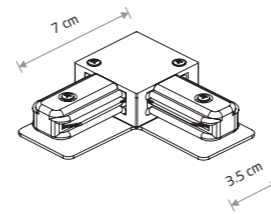

PROFILE TRACK LIGHT SYSTEM

5 PROFILE POWER END CAP

plastic PC, steel, copper

9462 9463

6 PROFILE POWER STRAIGHT CONNECTOR

plastic PC, steel

10225 10226

7 PROFILE STRAIGHT CONNECTOR

plastic PC, steel, copper

9454 9453

8 PROFILE L CONNECTOR

plastic PC, steel, copper

9456 9455

9 PROFILE T CONNECTOR

plastic PC, steel, copper

9187 9186