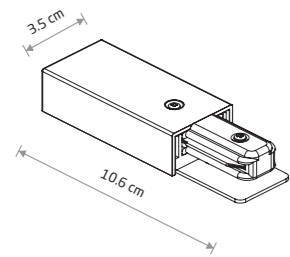

PROFILE TRACK LIGHT SYSTEM

5 PROFILE POWER END CAP

plastic PC, steel, copper

9462 9463

6 PROFILE POWER STRAIGHT CONNECTOR

plastic PC, steel

10225 10226

7 PROFILE STRAIGHT CONNECTOR