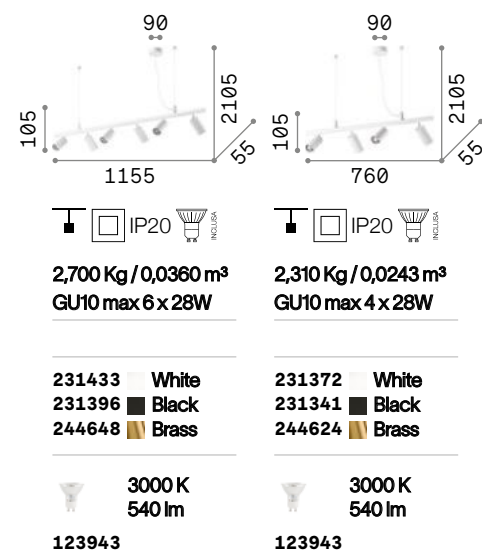

Dynamite

Powder coated or plated or brushed metal frame. Adjustable diffusers. Power cable coated with fabric. Suspension model includes also kit for ceiling installation.

LED Bulbs LED GU10 7W 3000 K included. Cod. 123943

231433 231396 244648 P. 320

Minor

Powder coated metal frame. Pvc electrical wire. Replaceable LED sources.

LED Bulbs LED GX53 9W 3000 K included. Cod. 123936