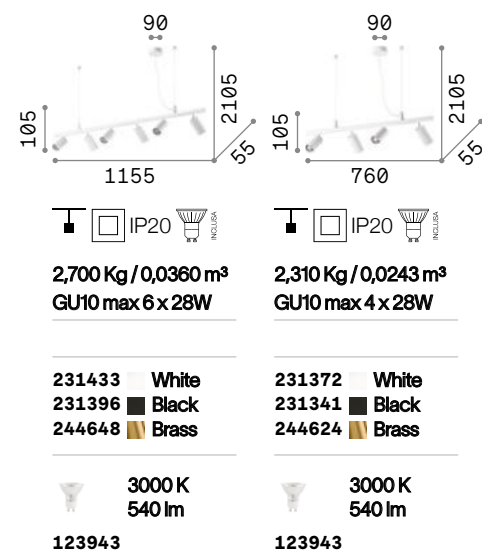

Dynamite

Powder coated or plated or brushed metal frame. Adjustable diffusers. Power cable coated with fabric. Suspension model includes also kit for ceiling installation.

LED Bulbs LED GU10 7W 3000 K included. Cod. **123943**

231433 231396 244648 P. 320

Minor

Powder coated metal frame. Pvc electrical wire. Replaceable LED sources.

LED Bulbs LED GX53 9W 3000 K included. Cod. **123936**