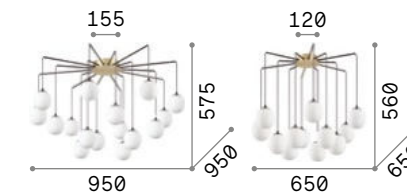

## Karousel

Metal frame with satin brass finish. White overlay acid-etched blown glass diffuser.

**LED** Bulbs LED G9 4W 3000 K included. Cod. **209043**

IP20

4,340 Kg / 0,1739 m³  
G9 max 10 x 15W

206394 ■ Brass

3000 K  
510 lm  
305486

IP20

2,810 Kg / 0,1055 m³  
G9 max 6 x 15W

206387 ■ Brass

3000 K  
510 lm  
305486

## Rhapsody

Metal frame with satin brass finished ceiling rose and matt black arms. PVC cables. White acid-etched blown glass diffusers.

**LED** Bulbs LED G9 4W 3000 K included. Cod. **209043**

IP20

5,020 Kg / 0,2040 m³  
G9 max 16 x 15W