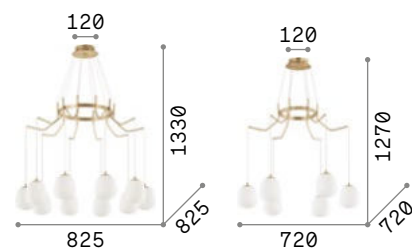

## Karousel

Metal frame with satin brass finish. White overlay acid-etched blown glass diffuser.

**LED** Bulbs LED G9 4W 3000 K included. Cod. **209043**

IP20

4,340 Kg / 0,1739 m³  
G9 max 10 x 15W

206394 ■ Brass

3000 K  
510 lm  
305486

IP20

2,810 Kg / 0,1055 m³  
G9 max 6 x 15W

206387 ■ Brass

3000 K  
510 lm  
305486

## Rhapsody

Metal frame with satin brass finished ceiling rose and matt black arms. PVC cables. White acid-etched blown glass diffusers.

**LED** Bulbs LED G9 4W 3000 K included. Cod. **209043**

IP20

5,020 Kg / 0,2040 m³  
G9 max 16 x 15W