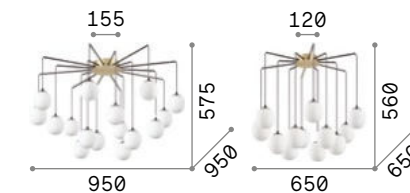

## Karousel

Metal frame with satin brass finish. White overlay acid-etched blown glass diffuser.

**LED** Bulbs LED G9 4W 3000 K included. Cod. **209043**

IP20

4,340 Kg / 0,1739 m<sup>3</sup>  
G9 max 10 x 15W

206394 ■ Brass

3000 K  
510 lm

305486

IP20

2,810 Kg / 0,1055 m<sup>3</sup>  
G9 max 6 x 15W

206387 ■ Brass

3000 K  
510 lm

305486

## Rhapsody

Metal frame with satin brass finished ceiling rose and matt black arms. PVC cables. White acid-etched blown glass diffusers.

**LED** Bulbs LED G9 4W 3000 K included. Cod. **209043**

IP20

5,020 Kg / 0,2040 m<sup>3</sup>  
G9 max 16 x 15W