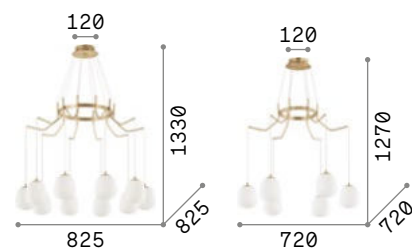

## Karousel

Metal frame with satin brass finish. White overlay acid-etched blown glass diffuser.

**LED** Bulbs LED G9 4W 3000 K included. Cod. **209043**

IP20

4,340 Kg / 0,1739 m<sup>3</sup>  
G9 max 10 x 15W

206394 ■ Brass

3000 K  
510 lm

305486

IP20

2,810 Kg / 0,1055 m<sup>3</sup>  
G9 max 6 x 15W

206387 ■ Brass

3000 K  
510 lm

305486

## Rhapsody

Metal frame with satin brass finished ceiling rose and matt black arms. PVC cables. White acid-etched blown glass diffusers.

**LED** Bulbs LED G9 4W 3000 K included. Cod. **209043**

IP20

5,020 Kg / 0,2040 m<sup>3</sup>  
G9 max 16 x 15W

236964 ■ Black

3000 K  
510 lm

305486

IP20

3,510 Kg / 0,1400 m<sup>3</sup>  
G9 max 12 x 15W

236957 ■ Black

3000 K  
510 lm

305486