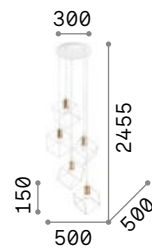

## Citrus

Body with painted multilevel wood elements. Power cable coated with black fabric.

0,660 Kg / 0,0173 m<sup>3</sup>  
E27 max 1x60W

159843 ■ Wood

3000 K  
910 lm  
119571

0,720 Kg / 0,0242 m<sup>3</sup>  
E27 max 1x60W

159850 ■ Wood

3000 K  
910 lm  
119571

0,510 Kg / 0,0148 m<sup>3</sup>  
E27 max 1x60W

159867 ■ Wood

3000 K  
910 lm  
119571

## Ice

Matt white or black varnished metal ceiling rose and frame. Metal bulb socket cover with satin brass finish. PVC power cable.

2,920 Kg / 0,0345 m<sup>3</sup>  
E27 max 5x60W

237671 ■ White  
237664 ■ Black