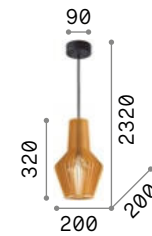

## Citrus

Body with painted multilevel wood elements. Power cable coated with black fabric.

0,660 Kg / 0,0173 m<sup>3</sup>  
E27 max 1x60W

159843 ■ Wood

3000 K  
910 lm  
119571

0,720 Kg / 0,0242 m<sup>3</sup>  
E27 max 1x60W

159850 ■ Wood

3000 K  
910 lm  
119571

0,510 Kg / 0,0148 m<sup>3</sup>  
E27 max 1x60W

159867 ■ Wood

3000 K  
910 lm  
119571

## Ice

Matt white or black varnished metal ceiling rose and frame. Metal bulb socket cover with satin brass finish. PVC power cable.

2,920 Kg / 0,0345 m<sup>3</sup>  
E27 max 5x60W

237671 ■ White  
237664 ■ Black