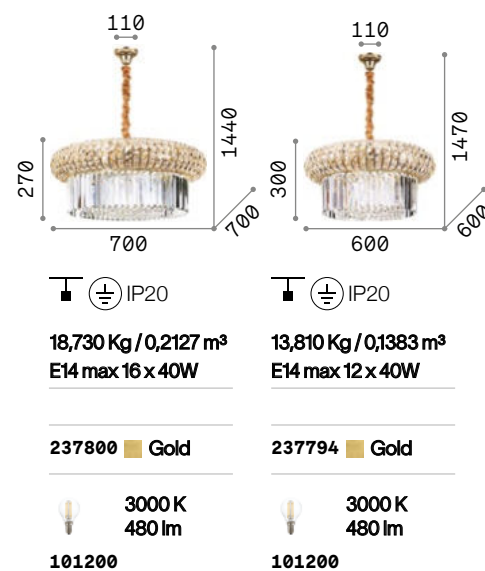

Nabucco

Metal frame with gold finish. Clear cut crystals decorative elements: square shaped in the upper part, diamond shaped in the lower part. Velvet chain cover.

Pashà

Metal Frame. Diffuser composed of cut crystal pearl strings. Bottom part closed with sandblasted glass disk. Steel cables adjustable in length with automatic device.