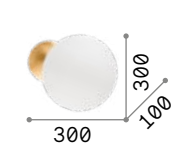

IP20

1,400 Kg / 0,0131 m³
LED 11W / 950 lm

259048 ■ Gold