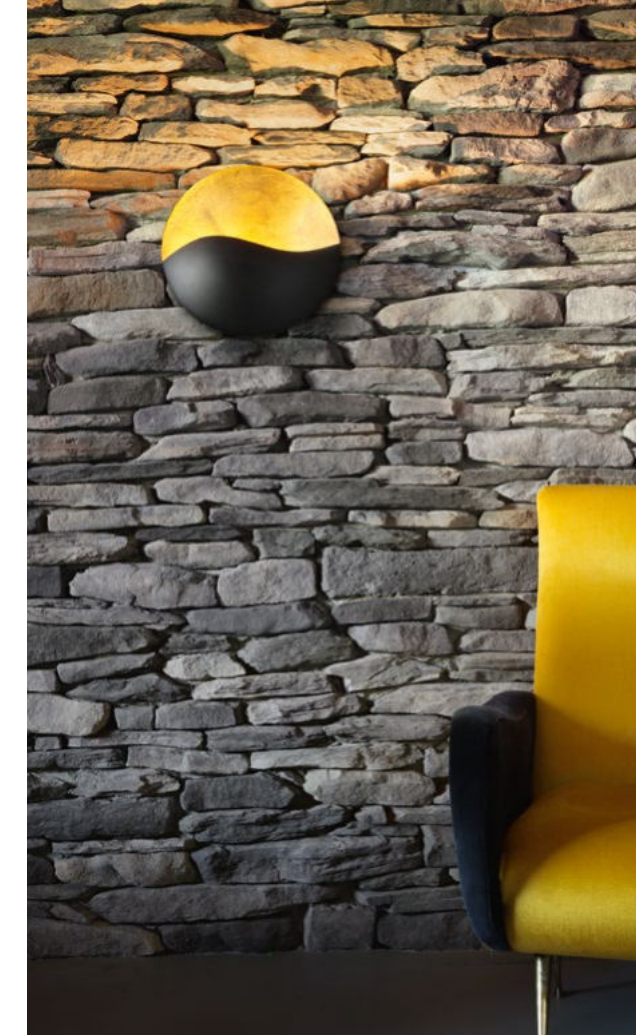

Sunrise

Totally metal frame and decorative elements. Satin dark gold varnish finish.

LED Bulbs LED G9 4W 3000 K included.
Cod. **209043**

IP20

1,290 Kg / 0,0362 m³
G9 max 4 x 40W

133300 ■ Black

3000 K
510 lm
305486

IP20

0,850 Kg / 0,0224 m³
G9 max 3 x 40W

133270 ■ Black

3000 K
510 lm
305486

Tick

Powder coated metal body with gold or silver leaf finish. The diffuser can be reclined up to 90°.

LED LED source 3000 K, 30.000 h life.

238951

238975

238944

IP20

0,440 Kg / 0,0029 m³
LED 7,5W / 700 lm

238975 ■ White
238951 ■ Silver
238944 ■ Gold

Eclissi

Metal frame with powder coated and golden leaf finish. By changing the position of the upper diffuser, the refraction of the light can be whiter or more golden.