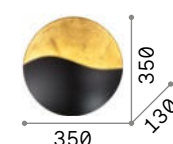

Sunrise

Totally metal frame and decorative elements. Satin dark gold varnish finish.

LED Bulbs LED G9 4W 3000 K included.
Cod. **209043**

IP20

1,290 Kg / 0,0362 m³
G9 max 4 x 40W

133300 ■ Black

3000 K
510 lm
305486

IP20

0,850 Kg / 0,0224 m³
G9 max 3 x 40W

133270 ■ Black

3000 K
510 lm
305486

Tick

Powder coated metal body with gold or silver leaf finish. The diffuser can be reclined up to 90°.

LED LED source 3000 K, 30.000 h life.

238951

238975

238944

IP20

0,440 Kg / 0,0029 m³
LED 7,5W / 700 lm

238975 ■ White
238951 ■ Silver
238944 ■ Gold

Eclissi

Metal frame with powder coated and golden leaf finish. By changing the position of the upper diffuser, the refraction of the light can be whiter or more golden.