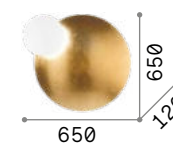

Sunrise

Totally metal frame and decorative elements. Satin dark gold varnish finish.

LED Bulbs LED G9 4W 3000 K included.
Cod. **209043**

IP20

1,290 Kg / 0,0362 m³
G9 max 4 x 40W

133300 ■ Black

3000 K
510 lm
305486

IP20

0,850 Kg / 0,0224 m³
G9 max 3 x 40W

133270 ■ Black

3000 K
510 lm
305486

Tick

Powder coated metal body with gold or silver leaf finish. The diffuser can be reclined up to 90°.

LED LED source 3000 K, 30.000 h life.

238951

238975

238944

IP20

0,440 Kg / 0,0029 m³
LED 7,5W / 700 lm

238975 ■ White
238951 ■ Silver
238944 ■ Gold

Eclissi

Metal frame with powder coated and golden leaf finish. By changing the position of the upper diffuser, the refraction of the light can be whiter or more golden.

LED LED source 3000 K, 17.500 h life.

IP20

5,600 Kg / 0,0615 m³
LED 30W / 2250 lm

259062 ■ Gold

IP20

1,400 Kg / 0,0131 m³
LED 11W / 950 lm

259048 ■ Gold

259062