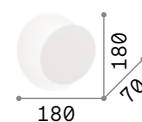

IP20

0,850 Kg / 0,0224 m³
G9 max 3 x 40W

133270 ■ Black

3000 K
510 lm
305486

Tick

Powder coated metal body with gold or silver leaf finish. The diffuser can be reclined up to 90°.

LED LED source 3000 K, 30.000 h life.

238951

238975

238944

IP20

0,440 Kg / 0,0029 m³
LED 7,5W / 700 lm

238975 ■ White
238951 ■ Silver
238944 ■ Gold

Eclissi

Metal frame with powder coated and golden leaf finish. By changing the position of the upper diffuser, the refraction of the light can be whiter or more golden.