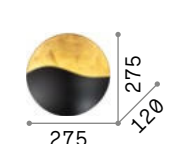

Sunrise

Totally metal frame and decorative elements. Satin dark gold varnish finish.

LED Bulbs LED G9 4W 3000 K included.
Cod. **209043**

IP20

1,290 Kg / 0,0362 m³
G9 max 4 x 40W

133300 ■ Black

3000 K
510 lm
305486

IP20

0,850 Kg / 0,0224 m³
G9 max 3 x 40W

133270 ■ Black

3000 K
510 lm
305486

Tick

Powder coated metal body with gold or silver leaf finish. The diffuser can be reclined up to 90°.

LED LED source 3000 K, 30.000 h life.

238951

238975

238944

IP20

0,440 Kg / 0,0029 m³
LED 7,5W / 700 lm

238975 ■ White
238951 ■ Silver
238944 ■ Gold

Eclissi

Metal frame with powder coated and golden leaf finish. By changing the position of the upper diffuser, the refraction of the light can be whiter or more golden.