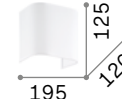

ON OFF Lamp with integrated switch.

USB Lamp with integrated USB socket.

IP20
0,500 Kg / 0,0022 m³
E27 max 1x60W + LED 3W / 200 lm

239521 White
239545 Black

3000 K
900 lm
123899

0,140 Kg / 0,0180 m³

239576 White
239613 Grey
239590 Black
239606 Canvas