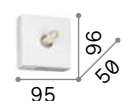

Kid new

Powder coated metal base. PVC diffuser with fabric. USB socket. Two lights version with flexible coated with rubber and integrated switch. Base finishes: white, black. Shade colors: beige, white, black, dove grey.

IP20
0,350 Kg / 0,0017 m³
G9 max 1x28W + LED 3W / 160 lm

321578 **White**
307466 **Black**

3000 K
510 lm
305486

IP20
0,220 Kg / 0,0008 m³
G9 max 1x28W

new 307459 **White**
new 307442 **Black**

3000 K
510 lm
305486

0,070 Kg / 0,0017 m³

new 307480 **White** new
new 307503 **Dove Grey** new
307497 **Black** new
307473 **Beige** new

LED LED source 3000 K in model **321578** and **307466**, 50.000 h life.

ON OFF Lamp with integrated switch in models: **321578** and **307466**.