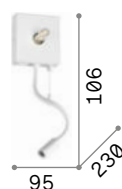

Kid new

Powder coated metal base. PVC diffuser with fabric. USB socket. Two lights version with flexible coated with rubber and integrated switch. Base finishes: white, black. Shade colors: beige, white, black, dove grey.

IP20
0,350 Kg / 0,0017 m³
G9 max 1x28W + LED 3W / 160 lm

321578 **White**
307466 **Black**

3000 K
510 lm
305486

IP20
0,220 Kg / 0,0008 m³
G9 max 1x28W

new 307459 **White**
new 307442 **Black**

3000 K
510 lm
305486

0,070 Kg / 0,0017 m³

new 307480 **White** new
new 307503 **Dove Grey** new
307497 **Black** new
307473 **Beige** new

LED LED source 3000 K in model **321578** and **307466**, 50.000 h life.

ON OFF Lamp with integrated switch in models: **321578** and **307466**.