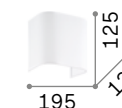

0,070 Kg / 0,0017 m³

new 307480 **White** new
new 307503 **Dove Grey** new
307497 **Black** new
307473 **Beige** new

LED LED source 3000 K in model **321578** and **307466**, 50.000 h life.

ON OFF Lamp with integrated switch in models: **321578** and **307466**.

USB Lamp with integrated USB socket.

Gea

White or black powder coated aluminum body. Adjustable diffuser with integrated led. PVC shade coated with fabric. USB socket. Independent switches.

239576

239613

239590

239606

IP20
0,500 Kg / 0,0022 m³
E27 max 1x60W + LED 3W / 200 lm

239521 **White**
239545 **Black**

3000 K
900 lm
123899

0,140 Kg / 0,0180 m³

239576 **White**
239613 **Grey**
239590 **Black**
239606 **Canvas**