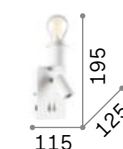

Gea

White or black powder coated aluminum body. Adjustable diffuser with integrated led. PVC shade coated with fabric. USB socket. Independent switches.

239576

239613

239590

239606

LED LED source 3000 K, 20.000 h life.

ON OFF Lamp with integrated switch.

USB Lamp with integrated USB socket.

IP20
0,500 Kg / 0,0022 m³
E27 max 1x60W + LED 3W / 200 lm

239521 White
239545 Black

3000 K
900 lm
123899

0,140 Kg / 0,0180 m³

239576 White
239613 Grey
239590 Black
239606 Canvas