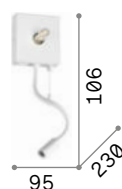

Kid new

Powder coated metal base. PVC diffuser with fabric. USB socket. Two lights version with flexible coated with rubber and integrated switch. Base finishes: white, black. Shade colors: beige, white, black, dove grey.

IP20
0,350 Kg / 0,0017 m³
G9 max 1x28W + LED 3W / 160 lm

321578 White
307466 Black

3000 K
510 lm
305486

IP20
0,220 Kg / 0,0008 m³
G9 max 1x28W

new 307459 White
new 307442 Black

3000 K
510 lm
305486

0,070 Kg / 0,0017 m³