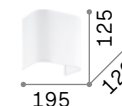

ON OFF Lamp with integrated switch.

USB Lamp with integrated USB socket.

IP20
0,500 Kg / 0,0022 m³
E27 max 1x60W + LED 3W / 200 lm

239521 White
239545 Black

3000 K
900 lm
123899

0,140 Kg / 0,0180 m³

239576 White
239613 Grey
239590 Black
239606 Canvas