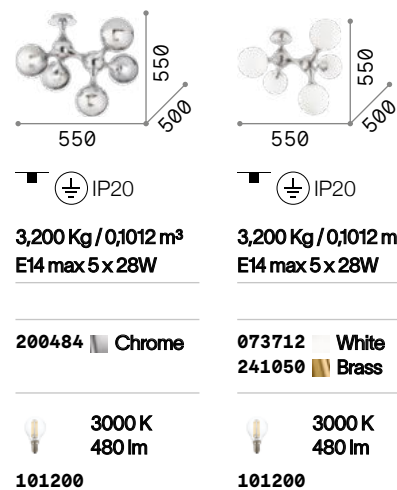

Nodi

Chrome or satin brass metal frame. White acid-etched blown or transparent or chrome glass diffusers.

Nodino

Metal frame with chrome or matt white paint finish. White acid-etched blown glass diffuser.

LED Bulbs LED G9 4W 3000 K included.
Cod. 209043