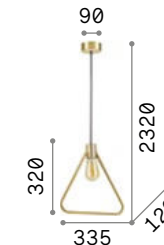

## Triumph

Metal base, arms and bulb socket cover with matt black or antiqued brass finishes.

242347

160269

IP20

3,640 Kg / 0,0470 m<sup>3</sup>  
E27 max 8 x 60W

242347 ■ Black  
160269 ■ Brass

2200 K  
370 lm

## Abc

Total metal ceiling rose, bulb socket covers and decorative structure with satin brass finish. Power cable coated with black fabric.

IP20

0,590 Kg / 0,0117 m<sup>3</sup>  
E27 max 1 x 70W

207834 ■ Brass