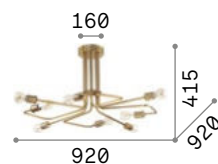

Triumph

Metal base, arms and bulb socket cover with matt black or antiqued brass finishes.

242378

160313

IP20

3,270 Kg / 0,0454 m³
E27 max 8 x 60W

242378 ■ Black
160313 ■ Brass

2200 K
370 lm
151687

P. 092 P. 436

Birds

Varnished metal frame with satin brass decorative disc. White acid-etched blown glass diffusers. Color: matt black with satin brass detail.

LED Bulbs LED G9 4W 3000 K included.
Cod. 209043

IP20

2,800 Kg / 0,1535 m³
G9 max 5 x 15W

273631 ■ Black

3000 K
510 lm
305486

P. 099 P. 433 P. 494 P. 522