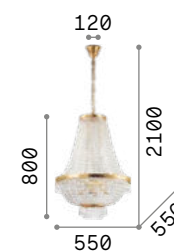

Dubai

Metal frame with chrome or brass finish. Decorative elements composed of transparent cut crystals pearls, octagons and prisms.

243597

243528

P. 365 P. 455

IP20

20,000 Kg / 0,8284 m³
E14 max 24 x 28W

243597 Chrome
243528 Brass

3000 K
470 lm

101224

IP20

9,170 Kg / 0,2859 m³
E14 max 10 x 28W

215969 Chrome
207216 Brass

3000 K
470 lm

101224

Caesar

Metal frame with gold or chrome finish. Octagonal decorative elements with icicle shaped crystal beads.

LED Bulbs LED G9 4W 3000 K included.
Cod. 209043

114279

114743

IP20

9,600 Kg / 0,2965 m³
G9 max 12 x 40W

114279 Chrome
114743 Gold

3000 K
510 lm

305486

IP20

6,700 Kg / 0,1936 m³
G9 max 9 x 40W

041827 Chrome
114736 Gold

3000 K
510 lm

305486