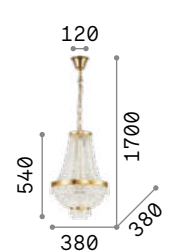

Dubai

Metal frame with chrome or brass finish. Decorative elements composed of transparent cut crystals pearls, octagons and prisms.

243597

243528

P. 365 P. 455

IP20

20,000 Kg / 0,8284 m³
E14 max 24 x 28W

243597 Chrome
243528 Brass

3000 K
470 lm

101224

IP20

9,170 Kg / 0,2859 m³
E14 max 10 x 28W

215969 Chrome
207216 Brass

3000 K
470 lm

101224

Caesar

Metal frame with gold or chrome finish. Octagonal decorative elements with icicle shaped crystal beads.

LED Bulbs LED G9 4W 3000 K included.
Cod. 209043

114279

114743

IP20

9,600 Kg / 0,2965 m³
G9 max 12 x 40W

114279 Chrome
114743 Gold

3000 K
510 lm

305486

IP20

6,700 Kg / 0,1936 m³
G9 max 9 x 40W

041827 Chrome
114736 Gold

3000 K
510 lm

305486