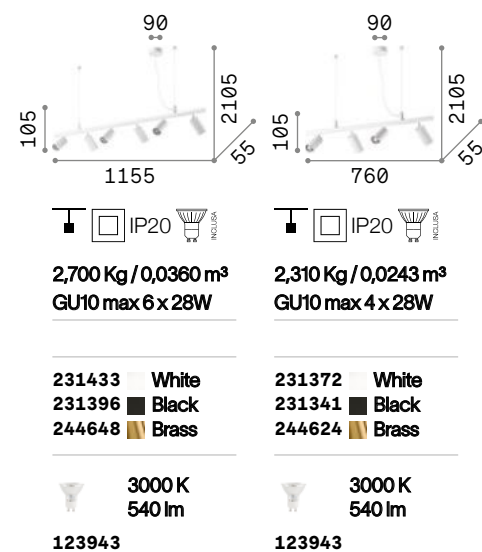

## Dynamite

Powder coated or plated or brushed metal frame. Adjustable diffusers. Power cable coated with fabric. Suspension model includes also kit for ceiling installation.

**LED** Bulbs LED GU10 7W 3000 K included. Cod. **123943**

231433 231396 244648 P. 320