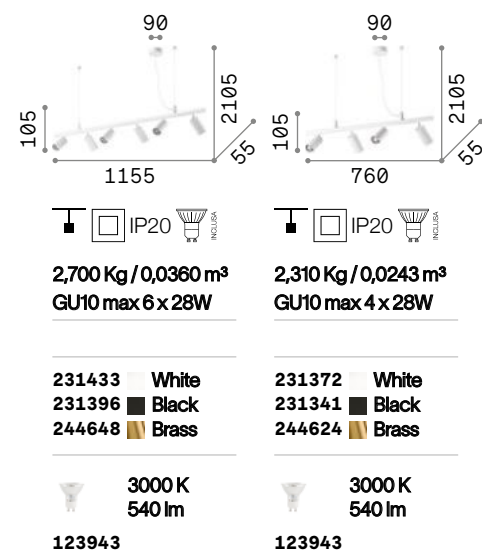

Dynamite

Powder coated or plated or brushed metal frame. Adjustable diffusers. Power cable coated with fabric. Suspension model includes also kit for ceiling installation.

LED Bulbs LED GU10 7W 3000 K included. Cod. **123943**

Minor

Powder coated metal frame. Pvc electrical wire. Replaceable LED sources.

LED Bulbs LED GX53 9W 3000 K included. Cod. **123936**