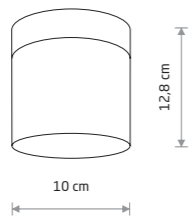

CAYO 8055

CAYO 8055

**CAYO**

glass, painted steel

■ 8055

💡 1xG9, max 10W only LED

IP44

glass, chrome plated steel

▨ 9505

💡 1xG9, max 10W only LED

IP44

SIS 8054

**SIS**

glass, painted steel

■ 8054

💡 1xG9, max 10W only LED

IP44

glass, chrome plated steel

▨ 9506

💡 1xG9, max 10W only LED

IP44

■ BLACK □ WHITE ▨ CHROME

□ WHITE ■ BLACK ▨ CHROME