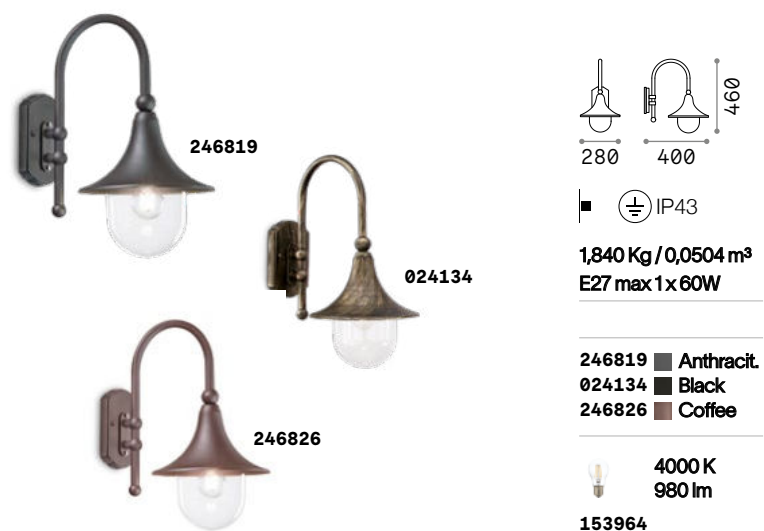

## Cima

Totally die-cast aluminum frame. Anthracite, coffee or black and gold finish. Transparent acrylic diffuser.

## Dafne

High performance resin body: resistant to corrosion, colours stabilized during UV rays treatment, thermal shock resistance from -60° to +90°C. Methacrylate non-yellowing diffuser.