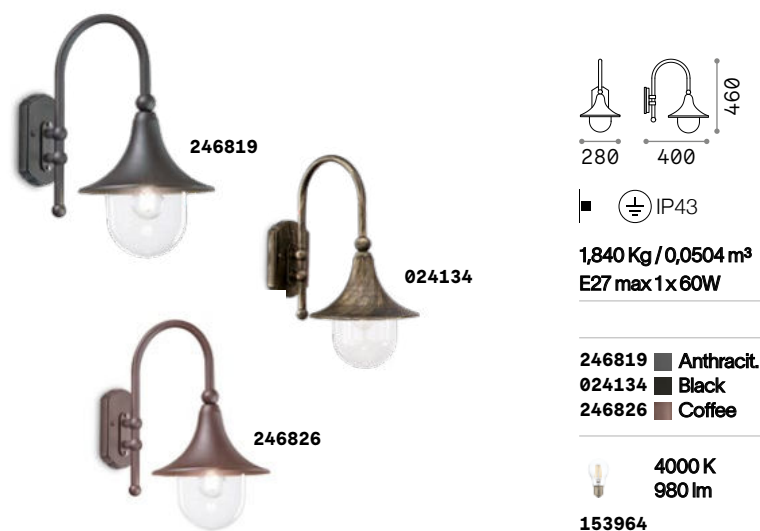

Cima

Totally die-cast aluminum frame. Anthracite, coffee or black and gold finish. Transparent acrylic diffuser.

IP43

1,840 Kg / 0,0504 m³
E27 max 1x 60W

246819 ■ Anthracit.
024134 ■ Black
246826 ■ Coffee

4000 K
980 lm
153964

Dafne

High performance resin body: resistant to corrosion, colours stabilized during UV rays treatment, thermal shock resistance from -60° to +90°C. Methacrylate non-yellowing diffuser.

IP55

1,000 Kg / 0,0101 m³
E27 max 1x 23W

120423 ■ White
101491 ■ Black

4000 K
980 lm
153964

IP55

0,600 Kg / 0,0117 m³
E27 max 1x 23W

120430 ■ White
101552 ■ Black

4000 K
980 lm
153964