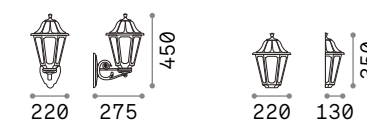

IP55

1,000 Kg / 0,0101 m³
E27 max 1x 23W

120423 ■ White
101491 ■ Black

4000 K
980 lm
153964

IP55

0,600 Kg / 0,0117 m³
E27 max 1x 23W

120430 ■ White
101552 ■ Black

4000 K
980 lm
153964