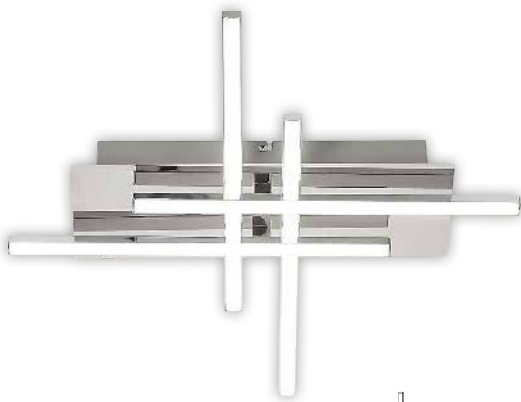

MEREDITH

5
YEAR
GUARANTEE

LED
built-in

NATURAL
White

G
A
↑
G

2479

2478

2480

2481

2478 (M) (P)

LED / 20W
(1440lm, 4000K) incl.
IP20
chrome/white

5 998250 324784

2479 (M) (P)

LED / 18W
(1440lm, 4000K) incl.
IP20
chrome/white

5 998250 324791

2481 (M) (P)