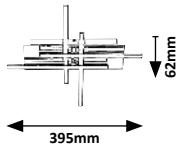

MEREDITH

5
YEAR
GUARANTEE

LED
built-in

NATURAL
White

G
A
↑
G

2479

2478

2480

2481

2478 (M) (P)

LED / 20W
(1440lm, 4000K) incl.
IP20
chrome/white

5 998250 324784

2479 (M) (P)

LED / 18W
(1440lm, 4000K) incl.
IP20
chrome/white

5 998250 324791

2481 (M) (P)

LED / 19,2W
(1550lm, 4000K) incl.
IP20
chrome/white

5 998250 324814

2480 (M) (P)

LED / 18W
(1500lm, 4000K) incl.
IP20
chrome/white

5 998250 324807