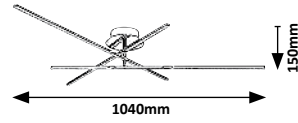

MEREDITH

5
YEAR
GUARANTEE

LED
built-in

NATURAL
White

G
A
↑
G

2479

2478

2480

2481

2478 (M) (P)

LED / 20W
(1440lm, 4000K) incl.
IP20
chrome/white

5 998250 324784

2479 (M) (P)

LED / 18W
(1440lm, 4000K) incl.
IP20
chrome/white

5 998250 324791

2481 (M) (P)

LED / 19,2W
(1550lm, 4000K) incl.
IP20
chrome/white

5 998250 324814

2480 (M) (P)

LED / 18W
(1500lm, 4000K) incl.
IP20
chrome/white

5 998250 324807