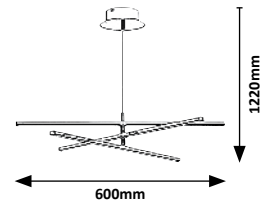

# MEREDITH

5  
YEAR  
GUARANTEE

LED  
built-in

NATURAL  
White

G  
A  
↑  
G

2479

2478

2480

2481

2478 (M) (P)

LED / 20W  
(1440lm, 4000K) incl.  
IP20  
chrome/white

5 998250 324784

2479 (M) (P)

LED / 18W  
(1440lm, 4000K) incl.  
IP20  
chrome/white

5 998250 324791

2481 (M) (P)

LED / 19,2W  
(1550lm, 4000K) incl.  
IP20  
chrome/white

5 998250 324814

2480 (M) (P)

LED / 18W  
(1500lm, 4000K) incl.  
IP20  
chrome/white

5 998250 324807