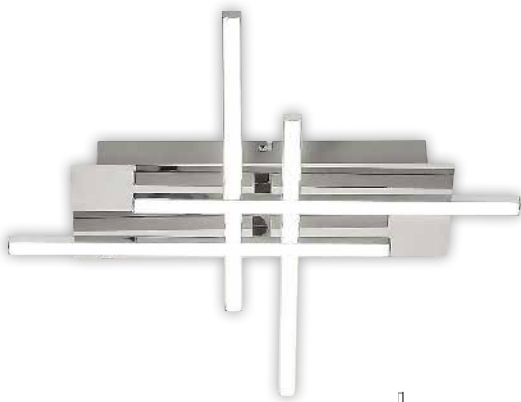

# MEREDITH

5  
YEAR  
GUARANTEE

LED  
built-in

NATURAL  
White

G  
A  
↑  
G

2479

2478

2480

2481

2478 (M) (P)

LED / 20W  
(1440lm, 4000K) incl.  
IP20  
chrome/white

5 998250 324784

2479 (M) (P)

LED / 18W  
(1440lm, 4000K) incl.  
IP20  
chrome/white

5 998250 324791

2481 (M) (P)