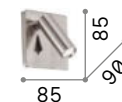

## Lite

Aluminium base and body with white, black, nickel or brass finish. Adjustable diffuser. Integrated switch. Recessed installation on flush-mounting box type 502, not included.

**LED** LED source 3000 K, 20.000 h life.

**ON OFF** Lamp with integrated switch.

250106

250137

250113

250120

IP20

0,340 Kg / 0,0008 m<sup>3</sup>  
LED 3W / 200 lm

250106 White  
250137 Nickel  
250113 Black  
250120 Brass