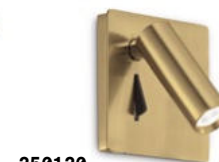

## Pipe

Powder coated aluminum body. Adjustable diffuser with knurled acrylic screen secured with ring. Integrated switch. Colors: white or black.

**LED** LED source 3000 K, 20.000 h life.

**ON OFF** Lamp with integrated switch.

280998

281001

IP20

0,400 Kg / 0,0009 m<sup>3</sup>  
LED 7W / 580 lm

280998 White  
281001 Black

## Lite

Aluminium base and body with white, black, nickel or brass finish. Adjustable diffuser. Integrated switch. Recessed installation on flush-mounting box type 502, not included.

**LED** LED source 3000 K, 20.000 h life.

**ON OFF** Lamp with integrated switch.

250106

250137

250113

250120

IP20

0,340 Kg / 0,0008 m<sup>3</sup>  
LED 3W / 200 lm

250106 White  
250137 Nickel  
250113 Black  
250120 Brass