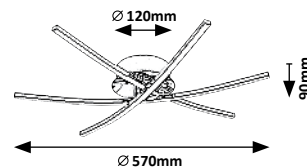

## CYCLONE

4606

2503 (M) (P)

LED / 24W  
(1920lm, 4000K) incl.  
IP20  
chrome

5 998250 325033

2504 (M) (P)

LED / 21W  
(1500lm, 4000K) incl.  
IP20  
chrome

5 998250 325040

4606 (M) (P)

LED / 21W  
(1450lm, 2250lm;  
4000K) incl. • IP20  
chrome/white

5 998250 346069