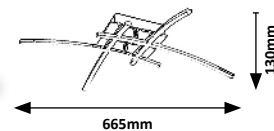

## CYCLONE

4606

2503 (M) (P)

LED / 24W  
(1920lm, 4000K) incl.  
IP20  
chrome

5 998250 325033

2504 (M) (P)

LED / 21W  
(1500lm, 4000K) incl.  
IP20  
chrome

5 998250 325040