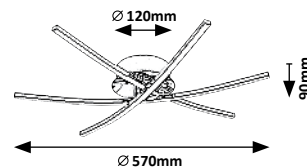

ALEXIS

2504

2503

CYCLONE

4606

2503 (M) (P)

LED / 24W
(1920lm, 4000K) incl.
IP20
chrome

5 998250 325033

2504 (M) (P)

LED / 21W
(1500lm, 4000K) incl.
IP20
chrome

5 998250 325040

4606 (M) (P)

LED / 21W
(1450lm, 2250lm;
4000K) incl. • IP20
chrome/white

5 998250 346069