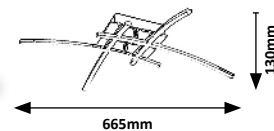

ALEXIS

2504

2503

CYCLONE

4606

2503 (M) (P)

LED / 24W
(1920lm, 4000K) incl.
IP20
chrome

5 998250 325033

2504 (M) (P)

LED / 21W
(1500lm, 4000K) incl.
IP20
chrome

5 998250 325040

4606 (M) (P)

LED / 21W
(1450lm, 2250lm;
4000K) incl. • IP20
chrome/white

5 998250 346069