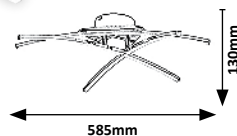

ALEXIS

2504

2503

CYCLONE

4606

2503 (M) (P)

LED / 24W
(1920lm, 4000K) incl.
IP20
chrome

5 998250 325033

2504 (M) (P)

LED / 21W
(1500lm, 4000K) incl.
IP20
chrome

5 998250 325040

4606 (M) (P)

LED / 21W
(1450lm, 2250lm;
4000K) incl. • IP20
chrome/white

5 998250 346069