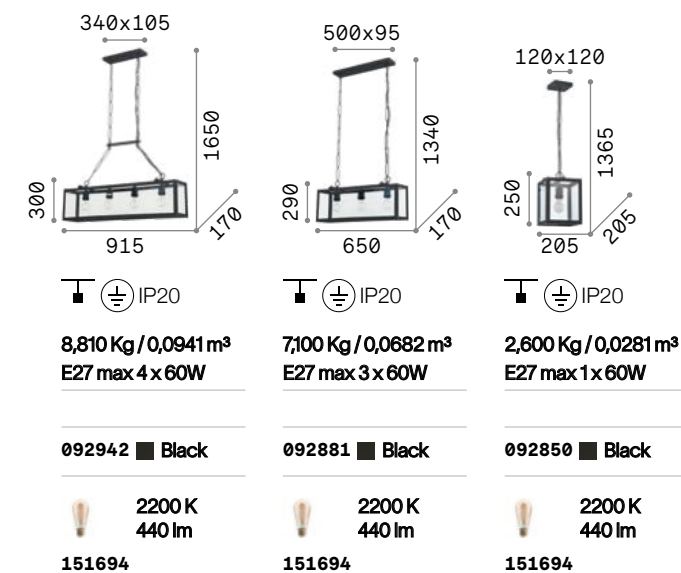

Lingotto **new**

Varnished metal frame: matt black base and matt brass or total matt black structure. White overlay acid-etched blown glass diffuser.

LED Bulbs LED G9 4W 3000 K included in models: **327846**, **251110**, **327839** and **251103**. Cod. **209043**

P. 345 **P. 497**

Igor

Metal body with matt black enamel finish. Shade made of clear glass slabs.

P. 432