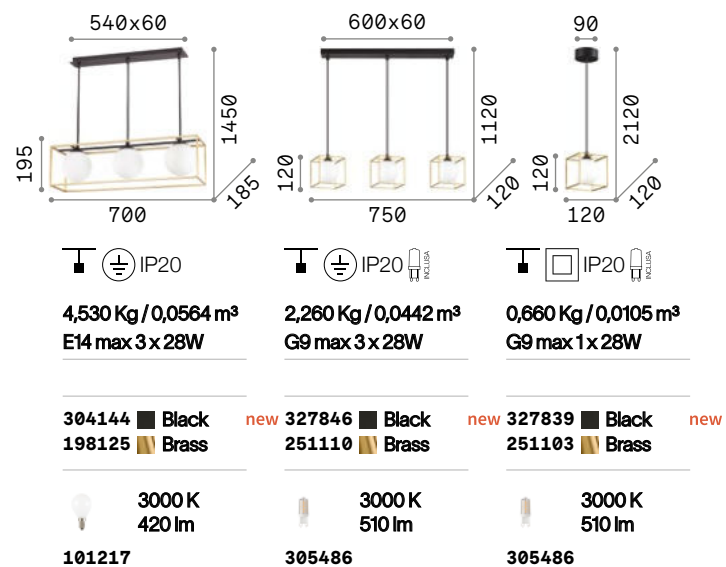

Lingotto **new**

Varnished metal frame: matt black base and matt brass or total matt black structure. White overlay acid-etched blown glass diffuser.

LED Bulbs LED G9 4W 3000 K included in models: **327846**, **251110**, **327839** and **251103**. Cod. **209043**

P. 345 **P. 497**

Igor

Metal body with matt black enamel finish. Shade made of clear glass slabs.

P. 432