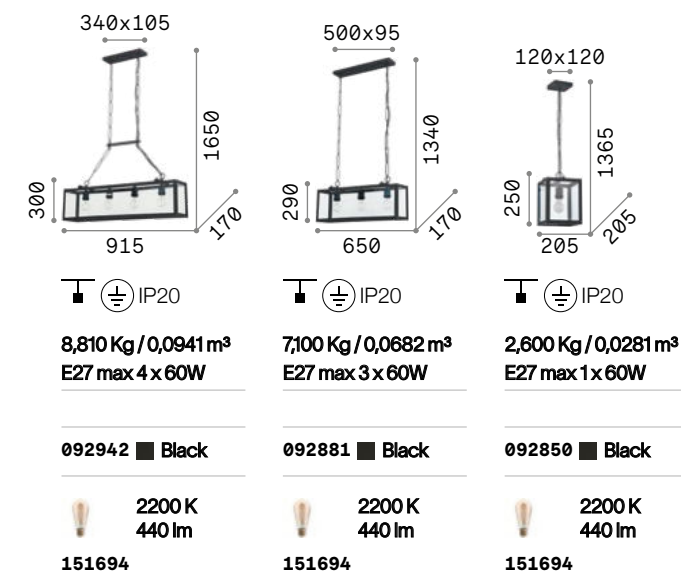

Lingotto new

Varnished metal frame: matt black base and matt brass or total matt black structure. White overlay acid-etched blown glass diffuser.

LED Bulbs LED G9 4W 3000 K included in models: **327846**, **251110**, **327839** and **251103**. Cod. **209043**

P. 345 P. 497

Igor

Metal body with matt black enamel finish. Shade made of clear glass slabs.

P. 432