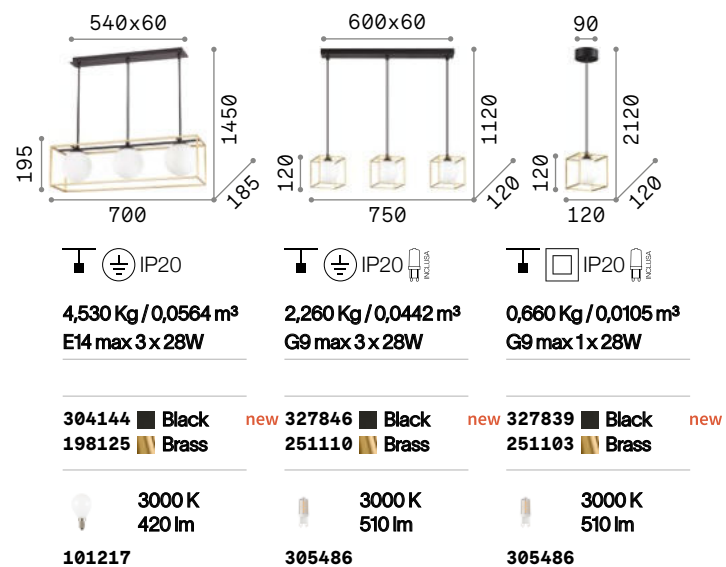

Lingotto new

Varnished metal frame: matt black base and matt brass or total matt black structure. White overlay acid-etched blown glass diffuser.

LED Bulbs LED G9 4W 3000 K included in models: **327846**, **251110**, **327839** and **251103**. Cod. **209043**

P. 345 P. 497

Igor

Metal body with matt black enamel finish. Shade made of clear glass slabs.

P. 432