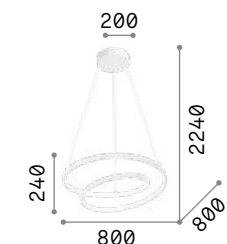

Oz

Plated or powder coated metal base and frame. PVC wires. Opal rubber diffuser. Available finishes: white, black or brushed brass. DALI/Push dimmable version available.

LED LED source 3000 K, 30.000 h life.

IP20
1,900 Kg / 0,0607 m³
LED 55W / 6100 lm

IP20
1,500 Kg / 0,0354 m³
LED 48W / 5300 lm

253664	White	On-Off	253671	White	On-Off
304571	White	Dali/Push	304540	White	Dali/Push
269450	Black	On-Off	269436	Black	On-Off
304588	Black	Dali/Push	304557	Black	Dali/Push
269467	Brass	On-Off	269443	Brass	On-Off
304595	Brass	Dali/Push	304564	Brass	Dali/Push