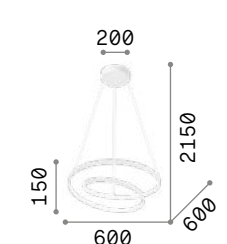

Oz

Plated or powder coated metal base and frame. PVC wires. Opal rubber diffuser. Available finishes: white, black or brushed brass. DALI/Push dimmable version available.

LED LED source 3000 K, 30.000 h life.

IP20
1,900 Kg / 0,0607 m³
LED 55W / 6100 lm

IP20
1,500 Kg / 0,0354 m³
LED 48W / 5300 lm

253664	White	On-Off	253671	White	On-Off
304571	White	Dali/Push	304540	White	Dali/Push
269450	Black	On-Off	269436	Black	On-Off
304588	Black	Dali/Push	304557	Black	Dali/Push
269467	Brass	On-Off	269443	Brass	On-Off
304595	Brass	Dali/Push	304564	Brass	Dali/Push