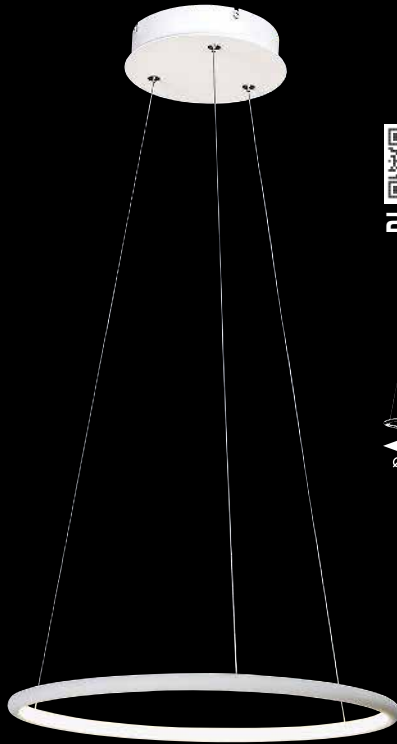

DONATELLA

5 YEAR WARRANTY

LED built-in

NATURAL White

G A ↑ G

2543

2544

2545

2546

2543 (M) (P)

LED / 21W
(1417lm, 4000K) incl.
IP20
white

5 998250 325439

2544 (M) (P)

LED / 37W
(2300lm, 4000K) incl.
IP20
white

5 998250 325446

2545 (M) (P)

LED / 95W
(5774lm, 4000K) incl.
IP20
white

5 998250 325453

2546 (M) (P)

LED / 65W
(4077lm, 4000K) incl.
IP20
white

5 998250 325460