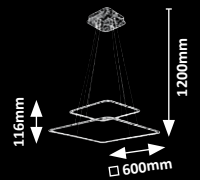

DONATELLA

5 YEAR WARRANTY

LED built-in

NATURAL White

G A ↑ G

2543

2544

2545

2546

2543 (M) (P)

LED / 21W
(1417lm, 4000K) incl.
IP20
white

5 998250 325439

2544 (M) (P)

LED / 37W
(2300lm, 4000K) incl.
IP20
white

5 998250 325446

2545 (M) (P)

LED / 95W
(5774lm, 4000K) incl.
IP20
white

5 998250 325453

2546 (M) (P)

LED / 65W
(4077lm, 4000K) incl.
IP20
white

5 998250 325460