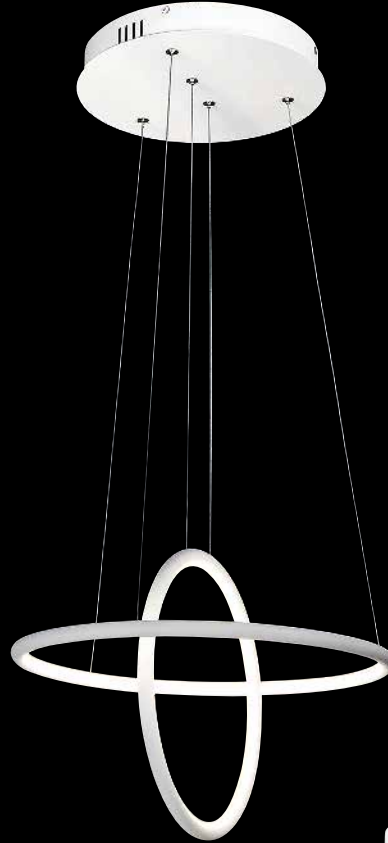

DONATELLA

5 YEAR WARRANTY

LED built-in

NATURAL White

G A ↑ G

2543

2544

2545

2546

2543 (M) (P)

LED / 21W
(1417lm, 4000K) incl.
IP20
white

5 998250 325439

2544 (M) (P)

LED / 37W
(2300lm, 4000K) incl.
IP20
white

5 998250 325446

2545 (M) (P)

LED / 95W
(5774lm, 4000K) incl.
IP20
white

5 998250 325453

2546 (M) (P)

LED / 65W
(4077lm, 4000K) incl.
IP20
white

5 998250 325460