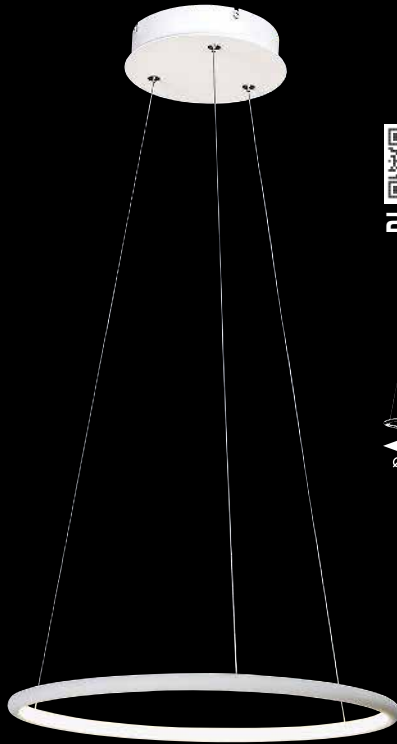

# DONATELLA

5 YEAR WARRANTY

LED built-in

NATURAL White

G A ↑ G

2543

2544

2545

2546

**2543** (M) (P)

LED / 21W  
(1417lm, 4000K) incl.  
IP20  
white

5 998250 325439

**2544** (M) (P)

LED / 37W  
(2300lm, 4000K) incl.  
IP20  
white

5 998250 325446

**2545** (M) (P)

LED / 95W  
(5774lm, 4000K) incl.  
IP20  
white

5 998250 325453

**2546** (M) (P)

LED / 65W  
(4077lm, 4000K) incl.  
IP20  
white

5 998250 325460