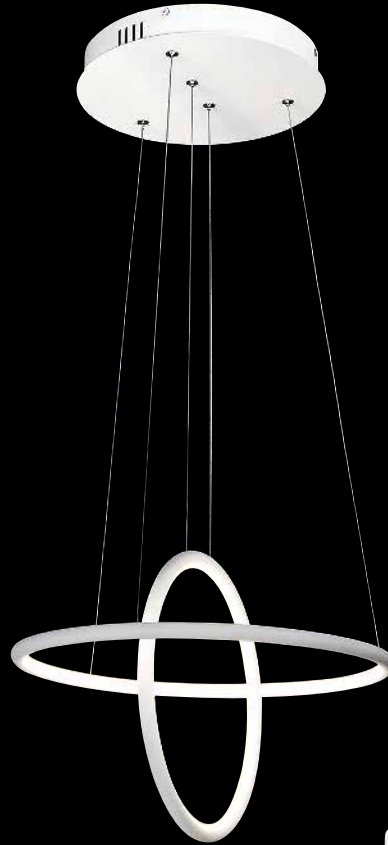

# DONATELLA

5 YEAR WARRANTY

LED built-in

NATURAL White

G A ↑ G

2543

2544

2545

2546

**2543** (M) (P)

LED / 21W  
(1417lm, 4000K) incl.  
IP20  
white

5 998250 325439

**2544** (M) (P)

LED / 37W  
(2300lm, 4000K) incl.  
IP20  
white

5 998250 325446

**2545** (M) (P)

LED / 95W  
(5774lm, 4000K) incl.  
IP20  
white

5 998250 325453

**2546** (M) (P)

LED / 65W  
(4077lm, 4000K) incl.  
IP20  
white

5 998250 325460