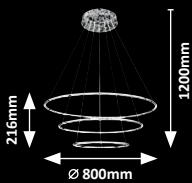

DONATELLA

5 YEAR WARRANTY

LED built-in

NATURAL White

G A ↑ G

2543

2544

2545

2546

2543 (M) (P)

LED / 21W
(1417lm, 4000K) incl.
IP20
white

5 998250 325439

2544 (M) (P)

LED / 37W
(2300lm, 4000K) incl.
IP20
white

5 998250 325446

2545 (M) (P)

LED / 95W
(5774lm, 4000K) incl.
IP20
white

5 998250 325453

2546 (M) (P)

LED / 65W
(4077lm, 4000K) incl.
IP20
white

5 998250 325460