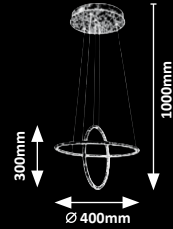

DONATELLA

5 YEAR WARRANTY

LED built-in

NATURAL White

G A ↑ G

2543

2544

2545

2546

2543 (M) (P)

LED / 21W
(1417lm, 4000K) incl.
IP20
white

5 998250 325439

2544 (M) (P)

LED / 37W
(2300lm, 4000K) incl.
IP20
white

5 998250 325446

2545 (M) (P)

LED / 95W
(5774lm, 4000K) incl.
IP20
white

5 998250 325453

2546 (M) (P)

LED / 65W
(4077lm, 4000K) incl.
IP20
white

5 998250 325460