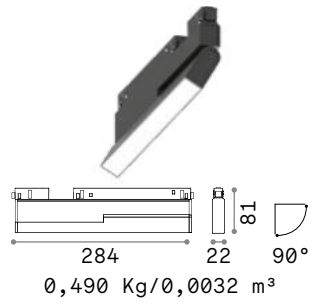

Ego Flexible

LED SMD OSRAM UGR <19

| Power | Beam | Lumen | CCT | Control | Finish | Code |
|-------|------|---------|--------|---------|--------|--------|
| 13 W | 35° | 1300 lm | 3000 K | On-Off | White | 282718 |
| | | | | | Black | 257846 |
| | | | | 1-10V | White | 303543 |
| | | | | | Black | 303536 |
| | | | | DALI | White | 286105 |
| | | | | | Black | 286099 |

LED SMD SAMSUNG

| Power | Beam | Lumen | CCT | Control | Finish | Code |
|-------|------|--------|--------|---------|--------|--------|
| 7 W | 110° | 850 lm | 3000 K | On-Off | White | 282725 |
| | | | | | Black | 257839 |
| | | | | 1-10V | White | 303567 |
| | | | | | Black | 303550 |
| | | | | DALI | White | 286129 |
| | | | | | Black | 286112 |