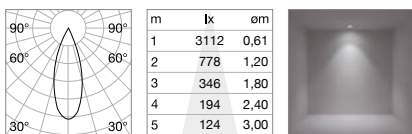

Ego Flexible

LED SMD OSRAM UGR <19

| Power | Beam | Lumen | CCT | Control | Finish | Code |
|-------|------|---------|--------|---------|--------|--------|
| 13 W | 35° | 1300 lm | 3000 K | On-Off | White | 282718 |
| | | | | | Black | 257846 |
| | | | | 1-10V | White | 303543 |
| | | | | | Black | 303536 |
| | | | | DALI | White | 286105 |
| | | | | | Black | 286099 |

LED SMD SAMSUNG

| Power | Beam | Lumen | CCT | Control | Finish | Code |
|-------|------|--------|--------|---------|--------|--------|
| 7 W | 110° | 850 lm | 3000 K | On-Off | White | 282725 |
| | | | | | Black | 257839 |
| | | | | 1-10V | White | 303567 |
| | | | | | Black | 303550 |
| | | | | DALI | White | 286129 |
| | | | | | Black | 286112 |