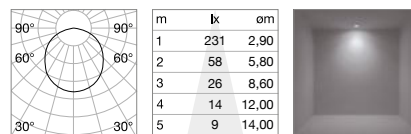

CRI≥90 7W 110° 850lm 3000K