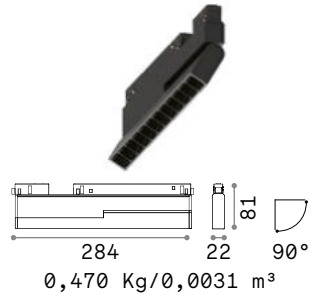

Ego Flexible

LED SMD OSRAM UGR <19

| Power | Beam | Lumen | CCT | Control | Finish | Code |
|-------|------|---------|--------|---------|--------|--------|
| 13 W | 35° | 1300 lm | 3000 K | On-Off | White | 282718 |
| | | | | | Black | 257846 |
| | | | | 1-10V | White | 303543 |
| | | | | | Black | 303536 |
| | | | | DALI | White | 286105 |
| | | | | | Black | 286099 |

LED SMD SAMSUNG

| Power | Beam | Lumen | CCT | Control | Finish | Code |
|-------|------|--------|--------|---------|--------|--------|
| 7 W | 110° | 850 lm | 3000 K | On-Off | White | 282725 |
| | | | | | Black | 257839 |
| | | | | 1-10V | White | 303567 |
| | | | | | Black | 303550 |
| | | | | DALI | White | 286129 |
| | | | | | Black | 286112 |