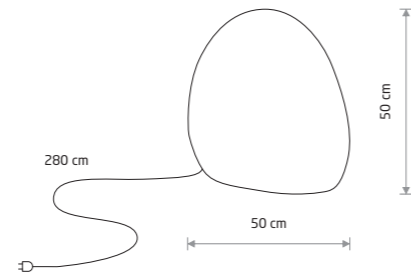

STONE M
10580

STONE L
10581

STONE S
10579

STONE S 10579

STONE S

plastic PE

10579

1xE27, max 25W only LED

IP44

STONE M 10580

STONE M

plastic PE

10580

1xE27, max 25W only LED

IP44

STONE L 10581

STONE L

plastic PE

10581

1xE27, max 25W only LED

IP44

WHITE

STONE M 10580