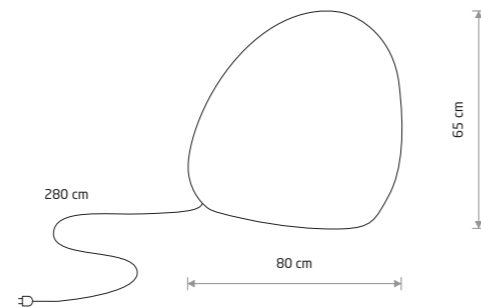

STONE M
10580

STONE L
10581

STONE S
10579

STONE S 10579

STONE S

plastic PE

10579

1xE27, max 25W only LED

IP44

STONE M 10580

STONE M

plastic PE

10580

1xE27, max 25W only LED

IP44

STONE L 10581

STONE L

plastic PE

10581

1xE27, max 25W only LED

IP44

WHITE

STONE M 10580