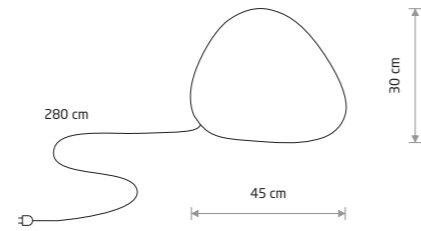

STONE M
10580

STONE L
10581

STONE S
10579

STONE S 10579

STONE S

plastic PE

10579

1xE27, max 25W only LED

IP44

STONE M 10580

STONE M

plastic PE

10580

1xE27, max 25W only LED

IP44

STONE L 10581

STONE L

plastic PE

10581

1xE27, max 25W only LED

IP44

WHITE

STONE M 10580