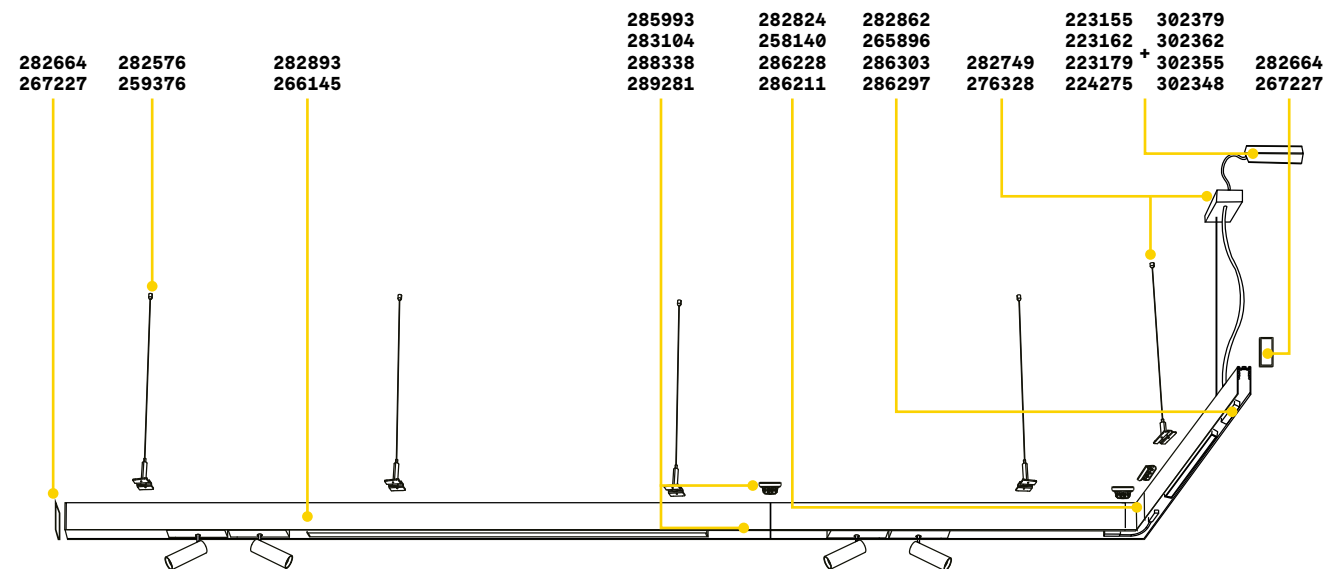

Ego - High

TRACK HIGH No mounting kit required, direct ceiling installation
Maximum length per power source: 25 meters

Length	Weight	Volume	Finish	Code
1000 mm	0,80 Kg	0,0023 m³	White	282886
			Black	258027
2000 mm	1,60 Kg	0,0046 m³	White	282893
			Black	266145

CONNECTOR HORIZONTAL HIGH Optional

Weight	Volume	Control	Finish	Code
0,10 Kg	0,0015 m³	On-Off	White	282824
			Black	258140
		1-10V / DALI	White	286228
			Black	286211

LINEAR CONNECTOR Required - 1 Kit x linear connection

Weight	Volume	Control	Finish	Code	
0,16 Kg	0,0005 m³	On-Off	White	285993	
			Black	283104	
			1-10V / DALI	White	288338
				Black	289281

MAIN CONNECTOR Required - 1 Kit x power source max 210 W

Weight	Volume	Control	Finish	Code	
0,12 Kg	0,0005 m³	On-Off	White	282862	
			Black	265896	
			1-10V / DALI	White	286303
				Black	286297

- **END CAP NO HOLE**
- **END CAP WITH HOLE**
- **SUSPENSION KIT**
- **KIT SINGLE CABLE**
- **BLINDED COVER**

Required	Measure (L x H x W)	Finish	Code
Yes	26 x 11 x 52 mm	White	282664
		Black	267227
Yes	26 x 11 x 52 mm	White	282657
		Black	267234
Yes - 1 Kit x power source max 210 W	2000 mm	White	282749
		Black	276328
Yes - 1 kit x 900 mm	2000 mm	White	282756
		Black	259376
No	1000 x 5 x 24 mm	White	282770
		Black	258256

Ego - Assembly plans