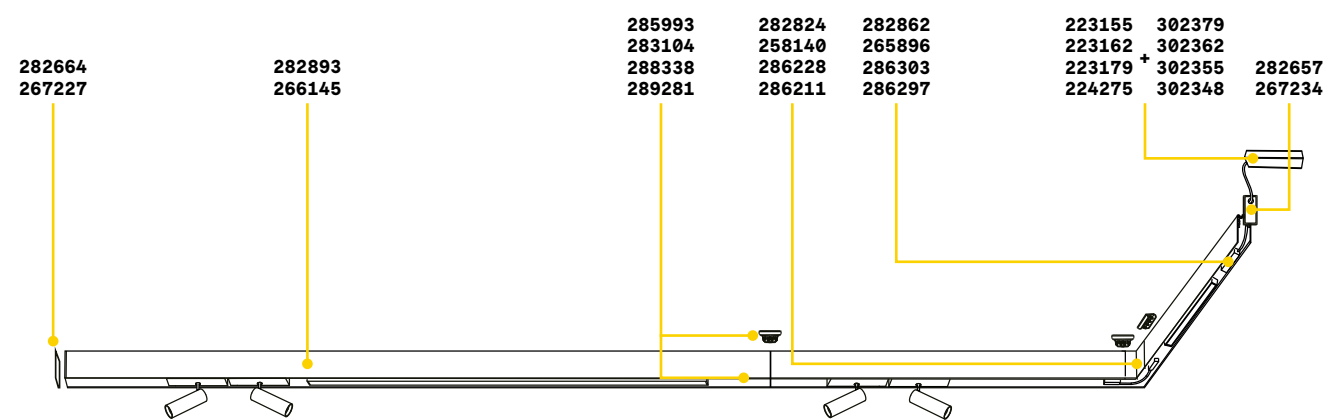

Ego - High

TRACK HIGH No mounting kit required, direct ceiling installation
Maximum length per power source: 25 meters

Length	Weight	Volume	Finish	Code
1000 mm	0,80 Kg	0,0023 m³	White	282886
			Black	258027
2000 mm	1,60 Kg	0,0046 m³	White	282893
			Black	266145

CONNECTOR HORIZONTAL HIGH Optional

Weight	Volume	Control	Finish	Code
0,10 Kg	0,0015 m³	On-Off	White	282824
			Black	258140
		1-10V / DALI	White	286228
			Black	286211

LINEAR CONNECTOR Required - 1 Kit x linear connection

Weight	Volume	Control	Finish	Code	
0,16 Kg	0,0005 m³	On-Off	White	285993	
			Black	283104	
			1-10V / DALI	White	288338
				Black	289281

MAIN CONNECTOR Required - 1 Kit x power source max 210 W

Weight	Volume	Control	Finish	Code	
0,12 Kg	0,0005 m³	On-Off	White	282862	
			Black	265896	
			1-10V / DALI	White	286303
				Black	286297

- **END CAP NO HOLE**
- **END CAP WITH HOLE**
- **SUSPENSION KIT**
- **KIT SINGLE CABLE**
- **BLINDED COVER**

Required	Measure (L x H x W)	Finish	Code
Yes	26 x 11 x 52 mm	White	282664
		Black	267227
Yes	26 x 11 x 52 mm	White	282657
		Black	267234
Yes - 1 Kit x power source max 210 W	2000 mm	White	282749
		Black	276328
Yes - 1 kit x 900 mm	2000 mm	White	282756
		Black	259376
No	1000 x 5 x 24 mm	White	282770
		Black	258256

Ego - Assembly plans