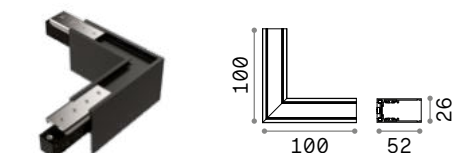

Ego - High

TRACK HIGH No mounting kit required, direct ceiling installation
Maximum length per power source: 25 meters

Length	Weight	Volume	Finish	Code
1000 mm	0,80 Kg	0,0023 m³	White	282886
			Black	258027
2000 mm	1,60 Kg	0,0046 m³	White	282893
			Black	266145

CONNECTOR HORIZONTAL HIGH Optional

Weight	Volume	Control	Finish	Code
0,10 Kg	0,0015 m³	On-Off	White	282824
			Black	258140
		1-10V / DALI	White	286228
			Black	286211

LINEAR CONNECTOR Required - 1 Kit x linear connection

Weight	Volume	Control	Finish	Code	
0,16 Kg	0,0005 m³	On-Off	White	285993	
			Black	283104	
			1-10V / DALI	White	288338
				Black	289281

MAIN CONNECTOR Required - 1 Kit x power source max 210 W

Weight	Volume	Control	Finish	Code	
0,12 Kg	0,0005 m³	On-Off	White	282862	
			Black	265896	
			1-10V / DALI	White	286303
				Black	286297

-  **END CAP NO HOLE**
-  **END CAP WITH HOLE**
-  **SUSPENSION KIT**
-  **KIT SINGLE CABLE**
-  **BLINDED COVER**

Required	Measure (L x H x W)	Finish	Code
Yes	26 x 11 x 52 mm	White	282664
		Black	267227
Yes	26 x 11 x 52 mm	White	282657
		Black	267234
Yes - 1 Kit x power source max 210 W	2000 mm	White	282749
		Black	276328
Yes - 1 kit x 900 mm	2000 mm	White	282756
		Black	259376
No	1000 x 5 x 24 mm	White	282770
		Black	258256