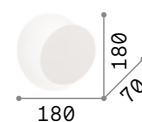

IP20

0,850 Kg / 0,0224 m³
G9 max 3 x 40W

133270 ■ Black

3000 K
510 lm
305486

Tick

Powder coated metal body with gold or silver leaf finish. The diffuser can be reclined up to 90°.

LED LED source 3000 K, 30.000 h life.

IP20

0,440 Kg / 0,0029 m³
LED 7,5W / 700 lm

238975 ■ White
238951 ■ Silver
238944 ■ Gold

IP20

5,600 Kg / 0,0615 m³
LED 30W / 2250 lm

259062 ■ Gold

IP20

1,400 Kg / 0,0131 m³
LED 11W / 950 lm