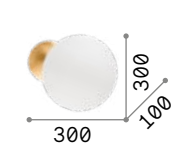

IP20

0,850 Kg / 0,0224 m³
G9 max 3 x 40W

133270 ■ Black

3000 K
510 lm
305486

Tick

Powder coated metal body with gold or silver leaf finish. The diffuser can be reclined up to 90°.

LED LED source 3000 K, 30.000 h life.

IP20

0,440 Kg / 0,0029 m³
LED 7,5W / 700 lm

238975 ■ White
238951 ■ Silver
238944 ■ Gold

IP20

5,600 Kg / 0,0615 m³
LED 30W / 2250 lm

259062 ■ Gold

IP20

1,400 Kg / 0,0131 m³
LED 11W / 950 lm