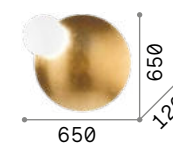

Sunrise

Totally metal frame and decorative elements. Satin dark gold varnish finish.

LED Bulbs LED G9 4W 3000 K included.
Cod. **209043**

IP20

1,290 Kg / 0,0362 m³
G9 max 4 x 40W

133300 ■ Black

3000 K
510 lm
305486

IP20

0,850 Kg / 0,0224 m³
G9 max 3 x 40W

133270 ■ Black

3000 K
510 lm
305486

Tick

Powder coated metal body with gold or silver leaf finish. The diffuser can be reclined up to 90°.

LED LED source 3000 K, 30.000 h life.

IP20

0,440 Kg / 0,0029 m³
LED 7,5W / 700 lm

238975 ■ White
238951 ■ Silver
238944 ■ Gold

IP20

5,600 Kg / 0,0615 m³
LED 30W / 2250 lm

259062 ■ Gold

IP20

1,400 Kg / 0,0131 m³
LED 11W / 950 lm