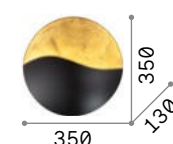

Sunrise

Totally metal frame and decorative elements. Satin dark gold varnish finish.

LED Bulbs LED G9 4W 3000 K included.
Cod. **209043**

IP20

1,290 Kg / 0,0362 m³
G9 max 4 x 40W

133300 ■ Black

3000 K
510 lm
305486

IP20

0,850 Kg / 0,0224 m³
G9 max 3 x 40W

133270 ■ Black

3000 K
510 lm
305486

Tick

Powder coated metal body with gold or silver leaf finish. The diffuser can be reclined up to 90°.

LED LED source 3000 K, 30.000 h life.

IP20

0,440 Kg / 0,0029 m³
LED 7,5W / 700 lm

238975 ■ White
238951 ■ Silver
238944 ■ Gold

IP20

5,600 Kg / 0,0615 m³
LED 30W / 2250 lm

259062 ■ Gold

IP20

1,400 Kg / 0,0131 m³
LED 11W / 950 lm