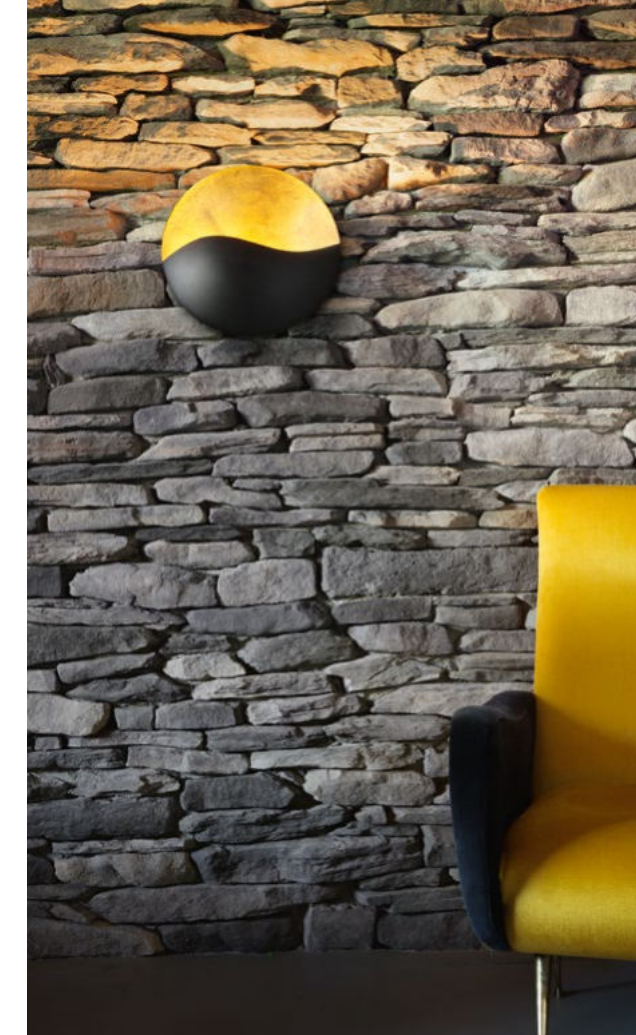

Sunrise

Totally metal frame and decorative elements. Satin dark gold varnish finish.

LED Bulbs LED G9 4W 3000 K included.
Cod. **209043**

IP20

1,290 Kg / 0,0362 m³
G9 max 4 x 40W

133300 ■ Black

3000 K
510 lm
305486

IP20

0,850 Kg / 0,0224 m³
G9 max 3 x 40W

133270 ■ Black

3000 K
510 lm
305486

Tick

Powder coated metal body with gold or silver leaf finish. The diffuser can be reclined up to 90°.

LED LED source 3000 K, 30.000 h life.