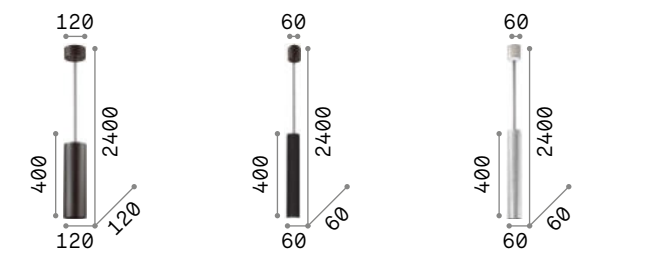

074

Look new

Metal ceiling rose and diffuser with different finishes. Power cable coated with fabric adjustable in length. It fits replaceable bulbs. Faded chrome version with glass diffuser.

LED Bulbs LED GU10 7W and GU10 10W 3000 K included.

IP20 2,950 Kg / 0,0092 m³ GU10 max 1x 50W	IP20 0,990 Kg / 0,0029 m³ GU10 max 1x 28W	IP20 0,990 Kg / 0,0029 m³ GU10 max 1x 28W
--	--	--

- | | | |
|-----------------------|---|---|
| 158723 ■ Black | 104935 ■ White
104942 ■ Chrome
104928 ■ Black | 194806 ■ Clear
141800 ■ Silver
313894 ■ Nickel new
141817 ■ Gold
259239 ■ Brass
141794 ■ Ant. Brass
141855 ■ Copper
170589 ■ Coffee |
|-----------------------|---|---|