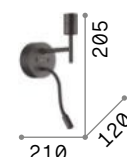

IP20

0,900 Kg / 0,0063 m³
E27 max 1x60W +
LED 3W / 200 lm

259819 White
259833 Nickel
259826 Black
259857 Brass

3000 K
900 lm
123899