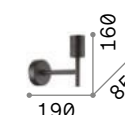

LED LED source 3000 K in model **259819**, **259826**, **259833** and **259857**, 20.000 h life.

ON OFF Lamp with integrated switch in models: **259819**, **259826**, **259833** and **259857**.

USB Lamp with integrated USB socket in models: **259819**, **259826**, **259833** and **259857**.

IP20

0,900 Kg / 0,0063 m³
E27 max 1x60W +
LED 3W / 200 lm

259819 White
259833 Nickel
259826 Black
259857 Brass

3000 K
900 lm
123899

IP20

0,370 Kg / 0,0032 m³
E27 max 1x60W

259765 White
259796 Nickel
259772 Black
259802 Brass