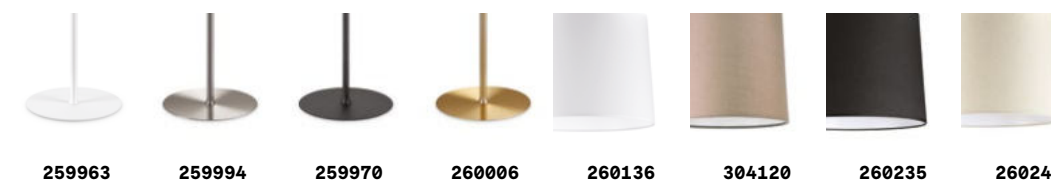

Set up

Powder coated or plated metal frames. Lampshades in fireproof PVC covered with fabric. Frame colors: white, black, satin nickel or brushed brass. Lampshade colors: beige, dove grey, white or black.

ON
OFF Lamp with integrated switch.

259963 259994 259970 260006 260136 304120 260235 260242

IP20

2,640 Kg / 0,0251 m³
E27 max 1x 60W

0,047 Kg / 0,0221 m³

0,046 Kg / 0,0709 m³

259963 White
259994 Nickel
259970 Black
260006 Brass

260457 White
304625 Dove Grey
270012 Black
260464 Beige

260136 White
304120 Dove Grey
260235 Black
260242 Beige

3000 K
900 lm
123899